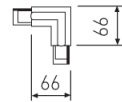

DALI "T" connector Right with possibility of connection.

Picture

Scheme

2407D/03/33

DALI "T" connector Right with possibility of connection.

Picture

2407D/04/33

DALI connector "T" Left with possibility of connection.

Picture

2408D/01/33

DALI connector "L" Left with possibility of connection.

Picture

2408D/02/33

DALI "L" connector Right with possibility of connection.

Picture

Scheme

2409D/33

DALI "+" connector with possibility of connection.

Picture

Scheme

2413/00

Fastening directly to the ceiling.

Picture

Scheme

Scheme

2435/00

M6 threaded stem.

Picture

Scheme

L=2000mm

2438/00

M6 nut.