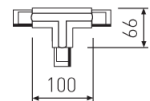

---

**Dimensions**

---

Product dimensions (mm)	31,5 x 3000 x 32,5
-------------------------	--------------------

---

---

**Scheme**

---

Scheme

---

2407D/01/33

DALI connector "T" Left with possibility of connection.

Picture

2407D/02/33

DALI "T" connector Right with possibility of connection.

Picture

Scheme

2407D/03/33

DALI "T" connector Right with possibility of connection.

Picture

2407D/04/33

DALI connector "T" Left with possibility of connection.

Picture

2408D/01/33