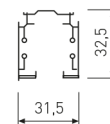

Dimensions

Product dimensions (mm)	31,5 x 3000 x 32,5
-------------------------	--------------------

Scheme

Scheme

Product

IP	20
Electrical class insulation	Class 1
Electrical feeding	100..240V, 50/60Hz
Colour	White

Control gear

Accessories

2400/33	End cover.
---------	------------

Picture

Scheme

2401D/01/33

DALI Left feeder

Surface DALI PULSE track L: 3000mm

Scheme

2435/00

M6 threaded stem.

Picture

Scheme

L=2000mm

2438/00

M6 nut.