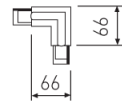

---

**Dimensions**

---

Product dimensions (mm)	31,5 x 3000 x 32,5
-------------------------	--------------------

---

---

**Scheme**

---

Scheme

---

2407D/01/33

DALI connector "T" Left with possibility of connection.

Picture

2407D/02/33

DALI "T" connector Right with possibility of connection.

Picture

Scheme

2407D/03/33

DALI "T" connector Right with possibility of connection.

Picture

2407D/04/33

DALI connector "T" Left with possibility of connection.

Picture

2408D/01/33

DALI connector "L" Left with possibility of connection.

Picture

2408D/02/33

DALI "L" connector Right with possibility of connection.

Picture

Scheme

2409D/33

DALI "+" connector with possibility of connection.