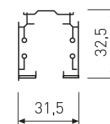

Product

IP	20
Electrical class insulation	Class 1
Electrical feeding	110..240V, 50/60Hz
Colour	Black

Control gear

Accessories

2400/04	End cover.