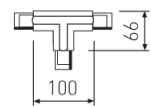

---

**Dimensions**

---

Product dimensions (mm)	31,5 x 4000 x 32,5
-------------------------	--------------------

---

---

**Scheme**

---

Picture

---

Scheme

---

2407D/01/04

DALI connector "T" Left with possibility of connection.

Picture

2407D/02/04

DALI "T" connector Right with possibility of connection.

Picture

Scheme

2407D/03/04

DALI "T" connector Right with possibility of connection.

Picture

2407D/04/04

DALI connector "T" Left with possibility of connection.