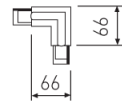

---

**Dimensions**

---

Product dimensions (mm)	31,5 x 4000 x 32,5
-------------------------	--------------------

---

---

**Scheme**

---

DALI "T" connector Right with possibility of connection.

Picture

Scheme

2407D/03/04

DALI "T" connector Right with possibility of connection.

Picture

2407D/04/04

DALI connector "T" Left with possibility of connection.

Picture

2408D/01/04

DALI connector "L" Left with possibility of connection.

Picture

2408D/02/04

DALI "L" connector Right with possibility of connection.

Picture

Scheme

2409D/04

DALI "+" connector with possibility of connection.

Picture

Scheme

2413/00

Fastening directly to the ceiling.

Picture

Scheme