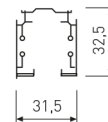

Dimensions

Product dimensions (mm)	31,5 x 4000 x 32,5
-------------------------	--------------------

Scheme

Scheme

Product

IP	20
Electrical class insulation	Class 1
Electrical feeding	100..240V, 50/60Hz
Colour	White

Reinforced suspension clamp.

Picture

Scheme

L=182 mm

2434/33

Ceiling rose fastening.

Picture

Scheme

2435/00

M6 threaded stem.

Picture

Scheme

L=2000mm

2438/00

M6 nut.

Picture

Picture

Scheme

L=1500mm

2441/00

Bending tool.

Picture

Scheme