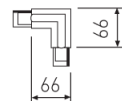

Dimensions

Product dimensions (mm)	31,5 x 4000 x 32,5
-------------------------	--------------------

Scheme

Scheme

Product

IP	20
Electrical class insulation	Class 1
Electrical feeding	100..240V, 50/60Hz
Colour	White

Picture

Scheme

2407D/03/33

DALI "T" connector Right with possibility of connection.

Picture

2407D/04/33

DALI connector "T" Left with possibility of connection.

Picture

2408D/01/33

DALI connector "L" Left with possibility of connection.

Picture

2408D/02/33

DALI "L" connector Right with possibility of connection.

Picture

Scheme

2409D/33

DALI "+" connector with possibility of connection.

Picture

Scheme

2413/00

Fastening directly to the ceiling.

Picture

Scheme

2417D/33