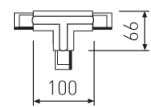

Dimensions

Product dimensions (mm)	31,5 x 4000 x 32,5
-------------------------	--------------------

Scheme

Scheme

Product

IP	20
Electrical class insulation	Class 1
Electrical feeding	100..240V, 50/60Hz
Colour	White

DALI Flexible connector.

Picture

Scheme

2403D/10/33

Continuity connector with DALI connection.

Picture

Scheme

2403D/33

DALI continuity connector.

Picture

Scheme

2407D/01/33

DALI connector "T" Left with possibility of connection.

Picture

2407D/02/33

DALI "T" connector Right with possibility of connection.

Picture

Scheme

2407D/03/33

DALI "T" connector Right with possibility of connection.

Picture

2407D/04/33

DALI connector "T" Left with possibility of connection.

Picture