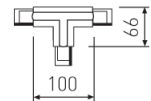

2407/03/33

Right "T" connector, option of connection.

Picture