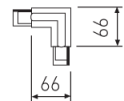

2409/33

"+" connector, option of connection.

Picture