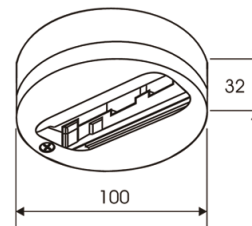

Scheme

2431/00

Suspension clamp.

Picture

Scheme

2432/00

Reinforced suspension clamp.

Picture