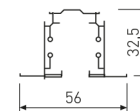

Dimensions

Product dimensions (mm)	31,5 x 3000 x 32,5
-------------------------	--------------------

Scheme

Product

IP	20
Electrical class insulation	Class 1
Electrical feeding	100..240V, 50/60Hz
Colour	White

Reinforced suspension clamp.

Picture

Scheme

L=182 mm

2434/33

Ceiling rose fastening.

Picture

Scheme

2435/00

M6 threaded stem.

Picture

Scheme

L=2000mm

2438/00

M6 nut.

Picture