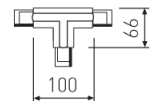

---

**Dimensions**

---

Product dimensions (mm)	31,5 x 4000 x 32,5
-------------------------	--------------------

---

---

**Scheme**

---

Scheme

---

2407D/01/33

DALI connector "T" Left with possibility of connection.

Picture

2407D/02/33

DALI "T" connector Right with possibility of connection.

Picture

Scheme

2407D/03/33

DALI "T" connector Right with possibility of connection.

Picture

2407D/04/33

DALI connector "T" Left with possibility of connection.

Picture

2408D/01/33