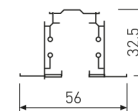

Product

IP	20
Electrical class insulation	Class 1
Electrical feeding	100..240V, 50/60Hz
Colour	White

Control gear

Accessories

2400/33	End cover.