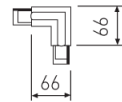

---

**Dimensions**

---

Product dimensions (mm)	31,5 x 4000 x 32,5
-------------------------	--------------------

---

---

**Scheme**

---

Scheme

---

2407D/01/33

DALI connector "T" Left with possibility of connection.

Picture

2407D/02/33

DALI "T" connector Right with possibility of connection.

Picture

Scheme

2407D/03/33

DALI "T" connector Right with possibility of connection.

Picture

2407D/04/33

DALI connector "T" Left with possibility of connection.

Picture

2408D/01/33

DALI connector "L" Left with possibility of connection.

Picture

2408D/02/33

DALI "L" connector Right with possibility of connection.

Picture

Scheme

2409D/33

DALI "+" connector with possibility of connection.