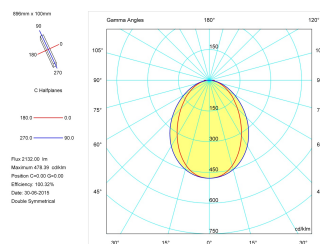

Dimensions

Product dimensions (mm) 95 x 900 x 95

Scheme

Scheme

28W L=900
36W L= 1200
45W L= 1500

Product

Real power (W)	29
Real luminous flux (Lm)	2132
Luminous efficiency (Lm/W)	73,5
Beam angle (°)	100
Life time (h)	60000
IP	20
Electrical class insulation	Class 1
Operating temperature	from -20°C to 35°C
Electrical feeding	220..240V, 50/60Hz
Colour	Grey
Energy efficiency class	A

Control gear

Control gear included	Yes
Control gear	1-10V Dimmable Electronic Control Gear
Factor de potencia	0,97

Light source

Light source included	Yes
Light source	Led
Nominal power (W)	27
Nominal luminous flux (Lm)	3900
Colour temperature (K)	4000
Colour consistency (SDCM)	3
CRI	80

Photometry

Photometry

900 mm length LED linear luminaire, middle module for continuous lines construction from the TROLL family Online.

DESCRIPTION

900 mm length LED linear luminaire, middle module for continuous lines construction from the TROLL family Online setting an advanced and innovative thermal balance system through passive dissipation with stable colour temperature of 4000° K (neutral white) optimised to be used as general lighting of offices, schools, commercial areas or architectural spaces. Designed for ceiling surface mounted or suspended. Luminaire body built in extruded aluminium finished in grey. Luminaire built-in a Polycarbonate opal diffuser with an angle beam of 100°. Luminaire sets a 27 W LED source with CRI higher than 85 % and a chromatic dispersion lower than 3 SMCD. Fixture has a luminous flux of 2132 Lm, with an efficiency of 73,5 Lm/W and a total consumption of 29 W. The average life for the luminaire is 60000 h (stabilised at a minimum flux of 70 % from the original). Luminaire built-in an auxiliary gear Dimmable 1-10V fed at 220-240V; 50/60 Hz.