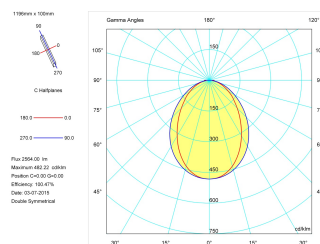

Dimensions

Product dimensions (mm) 95 x 1200 x 95

Scheme

Scheme

28W L=900
36W L= 1200
45W L= 1500

Product

Real power (W)	39
Real luminous flux (Lm)	2564
Luminous efficiency (Lm/W)	65,7
Beam angle (°)	100
Life time (h)	60000
IP	20
Electrical class insulation	Class 1
Operating temperature	from -20°C to 35°C
Electrical feeding	220..240V, 50/60Hz
Colour	Grey
Energy efficiency class	A

Control gear

Control gear included	Yes
Control gear	DALI Dimmable Electronic Control Gear
Factor de potencia	0,97

Light source

Light source included	Yes
Light source	Led
Nominal power (W)	36
Nominal luminous flux (Lm)	5100
Colour temperature (K)	3000
Colour consistency (SDCM)	3
CRI	80

Photometry

Photometry

1200 mm length LED linear luminaire, middle module for continuous lines construction from the TROLL family Online.

DESCRIPTION

1200 mm length LED linear luminaire, middle module for continuous lines construction from the TROLL family Online setting an advanced and innovative thermal balance system through passive dissipation with stable colour temperature of 3000° K (warm white) optimised to be used as general lighting of offices, schools, commercial areas or architectural spaces. Designed for ceiling surface mounted or suspended. Luminaire body built in extruded aluminium finished in grey. Luminaire built-in a Polycarbonate opal diffuser with an angle beam of 100°. Luminaire sets a 36 W LED source with CRI higher than 85 % and a chromatic dispersion lower than 3 SMCD. Fixture has a luminous flux of 2564 Lm, with an efficiency of 65,7 Lm/W and a total consumption of 39 W. The average life for the luminaire is 60000 h (stabilised at a minimum flux of 70 % from the original). Luminaire built-in an auxiliary gear DALI dimmable fed at 220-240V; 50/60 Hz.