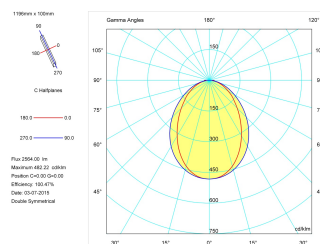

Dimensions

Product dimensions (mm) 95 x 1200 x 95

Scheme

Scheme

28W L=900
36W L= 1200
45W L= 1500

Product

Real power (W)	39
Real luminous flux (Lm)	2564
Luminous efficiency (Lm/W)	65,7
Beam angle (°)	100
Life time (h)	60000
IP	20
Electrical class insulation	Class 1
Operating temperature	from -20°C to 35°C
Electrical feeding	220..240V, 50/60Hz
Colour	Grey
Energy efficiency class	A

Control gear

Control gear included	Yes
Control gear	1-10V Dimmable Electronic Control Gear
Factor de potencia	0,97

Light source

Light source included	Yes
Light source	Led
Nominal power (W)	36
Nominal luminous flux (Lm)	5100
Colour temperature (K)	3000
Colour consistency (SDCM)	3
CRI	80

Photometry

Photometry

1200 mm length LED linear luminaire, middle module for continuous lines construction from the TROLL family Online.

DESCRIPTION

1200 mm length LED linear luminaire, middle module for continuous lines construction from the TROLL family Online setting an advanced and innovative thermal balance system through passive dissipation with stable colour temperature of 3000° K (warm white) optimised to be used as general lighting of offices, schools, commercial areas or architectural spaces. Designed for ceiling surface mounted or suspended. Luminaire body built in extruded aluminium finished in grey. Luminaire built-in a Polycarbonate opal diffuser with an angle beam of 100°. Luminaire sets a 36 W LED source with CRI higher than 85 % and a chromatic dispersion lower than 3 SMCD. Fixture has a luminous flux of 2564 Lm, with an efficiency of 65,7 Lm/W and a total consumption of 39 W. The average life for the luminaire is 60000 h (stabilised at a minimum flux of 70 % from the original). Luminaire built-in an auxiliary gear Dimmable 1-10V fed at 220-240V; 50/60 Hz.