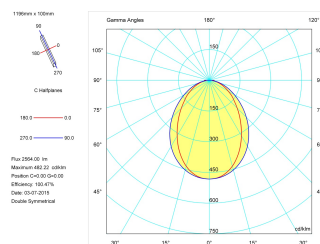

Photometry

Photometry

1200 mm length LED linear luminaire, middle module for continuous lines construction from the TROLL family Online.

DESCRIPTION

1200 mm length LED linear luminaire, middle module for continuous lines construction from the TROLL family Online setting an advanced and innovative thermal balance system through passive dissipation with stable colour temperature of 3000° K (warm white) optimised to be used as general lighting of offices, schools, commercial areas or architectural spaces. Designed for ceiling surface mounted or suspended. Luminaire body built in extruded aluminium finished in grey. Luminaire built-in a Polycarbonate opal diffuser with an angle beam of 100°. Luminaire sets a 36 W LED source with CRI higher than 85 % and a chromatic dispersion lower than 3 SMCD. Fixture has a luminous flux of 2564 Lm, with an efficiency of 65,7 Lm/W and a total consumption of 39 W. The average life for the luminaire is 60000 h (stabilised at a minimum flux of 70 % from the original). Luminaire built-in an auxiliary gear ON/OFF fed at 220-240V; 50/60 Hz.

Item code	48M4/L1283/21
Product type	IN
Category	Surface Linears
Family	Online
Subfamily	Online-D
Materials	Luminaire body built in extruded aluminium.
Optical system	Luminaire built-in a Polycarbonate opal diffuser.
Installation instructions	Luminaire designed for ceiling surface mounted or suspended.

Pictograms