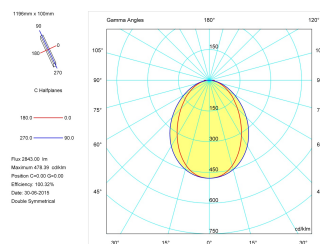

Dimensions

Product dimensions (mm) 95 x 1200 x 95

Scheme

Scheme

28W L=900
36W L= 1200
45W L= 1500

Product

Real power (W)	39
Real luminous flux (Lm)	2843
Luminous efficiency (Lm/W)	72,9
Beam angle (°)	100
Life time (h)	60000
IP	20
Electrical class insulation	Class 1
Operating temperature	from -20°C to 35°C
Electrical feeding	220..240V, 50/60Hz
Colour	Grey
Energy efficiency class	A

Control gear

Control gear included	Yes
Control gear	DALI Dimmable Electronic Control Gear
Factor de potencia	0,97

Light source

Light source included	Yes
Light source	Led
Nominal power (W)	36
Nominal luminous flux (Lm)	5200
Colour temperature (K)	4000
Colour consistency (SDCM)	3
CRI	80

Photometry

Photometry

1200 mm length LED linear luminaire, middle module for continuous lines construction from the TROLL family Online.

DESCRIPTION

1200 mm length LED linear luminaire, middle module for continuous lines construction from the TROLL family Online setting an advanced and innovative thermal balance system through passive dissipation with stable colour temperature of 4000° K (neutral white) optimised to be used as general lighting of offices, schools, commercial areas or architectural spaces. Designed for ceiling surface mounted or suspended. Luminaire body built in extruded aluminium finished in grey. Luminaire built-in a Polycarbonate opal diffuser with an angle beam of 100°. Luminaire sets a 36 W LED source with CRI higher than 85 % and a chromatic dispersion lower than 3 SMCD. Fixture has a luminous flux of 2843 Lm, with an efficiency of 72,9 Lm/W and a total consumption of 39 W. The average life for the luminaire is 60000 h (stabilised at a minimum flux of 70 % from the original). Luminaire built-in an auxiliary gear DALI dimmable fed at 220-240V; 50/60 Hz.