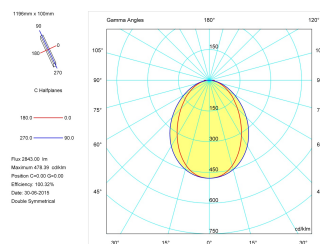

Dimensions

Product dimensions (mm) 95 x 1200 x 95

Scheme

Scheme

28W L=900
36W L= 1200
45W L= 1500

Product

Real power (W)	39
Real luminous flux (Lm)	2843
Luminous efficiency (Lm/W)	72,9
Beam angle (°)	100
Life time (h)	60000
IP	20
Electrical class insulation	Class 1
Operating temperature	from -20°C to 35°C
Electrical feeding	220..240V, 50/60Hz
Colour	Grey
Energy efficiency class	A

Control gear

Control gear included	Yes
Control gear	1-10V Dimmable Electronic Control Gear
Factor de potencia	0,97

Light source

Light source included	Yes
Light source	Led
Nominal power (W)	36
Nominal luminous flux (Lm)	5200
Colour temperature (K)	4000
Colour consistency (SDCM)	3
CRI	80

Photometry

Photometry

1200 mm length LED linear luminaire, middle module for continuous lines construction from the TROLL family Online.

DESCRIPTION

1200 mm length LED linear luminaire, middle module for continuous lines construction from the TROLL family Online setting an advanced and innovative thermal balance system through passive dissipation with stable colour temperature of 4000° K (neutral white) optimised to be used as general lighting of offices, schools, commercial areas or architectural spaces. Designed for ceiling surface mounted or suspended. Luminaire body built in extruded aluminium finished in grey. Luminaire built-in a Polycarbonate opal diffuser with an angle beam of 100°. Luminaire sets a 36 W LED source with CRI higher than 85 % and a chromatic dispersion lower than 3 SMCD. Fixture has a luminous flux of 2843 Lm, with an efficiency of 72,9 Lm/W and a total consumption of 39 W. The average life for the luminaire is 60000 h (stabilised at a minimum flux of 70 % from the original). Luminaire built-in an auxiliary gear Dimmable 1-10V fed at 220-240V; 50/60 Hz.