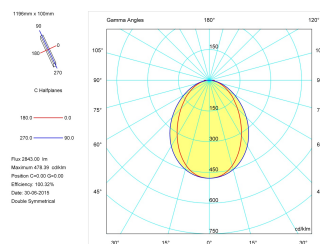

Dimensions

Product dimensions (mm) 95 x 1200 x 95

Scheme

Scheme

28W L=900
36W L= 1200
45W L= 1500

Product

Real power (W)	39
Real luminous flux (Lm)	2843
Luminous efficiency (Lm/W)	72,9
Beam angle (°)	100
Life time (h)	60000
IP	20
Electrical class insulation	Class 1
Operating temperature	from -20°C to 35°C
Electrical feeding	220..240V, 50/60Hz
Colour	White
Energy efficiency class	A

Control gear

Control gear included	Yes
Control gear	1-10V Dimmable Electronic Control Gear
Factor de potencia	0,97

Light source

Light source included	Yes
Light source	Led
Nominal power (W)	36
Nominal luminous flux (Lm)	5200
Colour temperature (K)	4000
Colour consistency (SDCM)	3
CRI	80

Photometry

Photometry

1200 mm length LED linear luminaire, middle module for continuous lines construction from the TROLL family Online.

DESCRIPTION

1200 mm length LED linear luminaire, middle module for continuous lines construction from the TROLL family Online setting an advanced and innovative thermal balance system through passive dissipation with stable colour temperature of 4000° K (neutral white) optimised to be used as general lighting of offices, schools, commercial areas or architectural spaces. Designed for ceiling surface mounted or suspended. Luminaire body built in extruded aluminium finished in white. Luminaire built-in an Polycarbonate opal diffuser with an angle beam of 100°. Luminaire sets a 36 W LED source with CRI higher than 85 % and a chromatic dispersion lower than 3 SMCD. Fixture has a luminous flux of 2843 Lm, with an efficiency of 72,9 Lm/W and a total consumption of 39 W. The average life for the luminaire is 60000 h (stabilised at a minimum flux of 70 % from the original). Luminaire built-in an auxiliary gear Dimmable 1-10V fed at 220-240V; 50/60 Hz.

48/1200/33

End section 1200mm.

Picture

48/1500/33

End section 1500mm.

Picture

48/501/33

90° elbow.