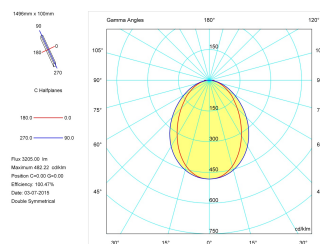

Photometry

Photometry

1500 mm length LED linear luminaire, middle module for continuous lines construction from the TROLL family Online.

DESCRIPTION

1500 mm length LED linear luminaire, middle module for continuous lines construction from the TROLL family Online setting an advanced and innovative thermal balance system through passive dissipation with stable colour temperature of 3000° K (warm white) optimised to be used as general lighting of offices, schools, commercial areas or architectural spaces. Designed for ceiling surface mounted or suspended. Luminaire body built in extruded aluminium finished in white. Luminaire built-in an Polycarbonate opal diffuser with an angle beam of 100°. Luminaire sets a 45 W LED source with CRI higher than 85 % and a chromatic dispersion lower than 3 SMCD. Fixture has a luminous flux of 3205 Lm, with an efficiency of 66,8 Lm/W and a total consumption of 48 W. The average life for the luminaire is 60000 h (stabilised at a minimum flux of 70 % from the original). Luminaire built-in an auxiliary gear DALI dimmable fed at 220-240V; 50/60 Hz.

Item code	48M4/L1583DD/33
Product type	IN
Category	Surface Linears
Family	Online
Subfamily	Online-D
Materials	Luminaire body built in extruded aluminium.
Optical system	Luminaire built-in a Polycarbonate opal diffuser.
Installation instructions	Luminaire designed for ceiling surface mounted or suspended.

Pictograms