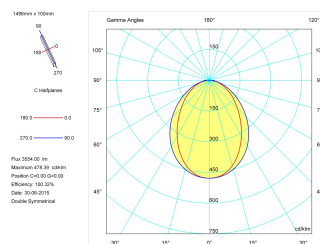

Photometry

Photometry

1500 mm length LED linear luminaire, middle module for continuous lines construction from the TROLL family Online.

DESCRIPTION

1500 mm length LED linear luminaire, middle module for continuous lines construction from the TROLL family Online setting an advanced and innovative thermal balance system through passive dissipation with stable colour temperature of 4000° K (neutral white) optimised to be used as general lighting of offices, schools, commercial areas or architectural spaces. Designed for ceiling surface mounted or suspended. Luminaire body built in extruded aluminium finished in grey. Luminaire built-in a Polycarbonate opal diffuser with an angle beam of 100°. Luminaire sets a 45 W LED source with CRI higher than 85 % and a chromatic dispersion lower than 3 SMCD. Fixture has a luminous flux of 3554 Lm, with an efficiency of 74,04 Lm/W and a total consumption of 48 W. The average life for the luminaire is 60000 h (stabilised at a minimum flux of 70 % from the original). Luminaire built-in an auxiliary gear DALI dimmable fed at 220-240V; 50/60 Hz.

Item code	48M4/L1584DD/21
Product type	IN
Category	Surface Linears
Family	Online
Subfamily	Online-D
Materials	Luminaire body built in extruded aluminium.
Optical system	Luminaire built-in a Polycarbonate opal diffuser.
Installation instructions	Luminaire designed for ceiling surface mounted or suspended.

Pictograms