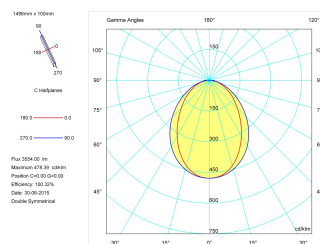

Photometry

Photometry

1500 mm length LED linear luminaire, middle module for continuous lines construction from the TROLL family Online.

DESCRIPTION

1500 mm length LED linear luminaire, middle module for continuous lines construction from the TROLL family Online setting an advanced and innovative thermal balance system through passive dissipation with stable colour temperature of 4000° K (neutral white) optimised to be used as general lighting of offices, schools, commercial areas or architectural spaces. Designed for ceiling surface mounted or suspended. Luminaire body built in extruded aluminium finished in white. Luminaire built-in an Polycarbonate opal diffuser with an angle beam of 100°. Luminaire sets a 45 W LED source with CRI higher than 85 % and a chromatic dispersion lower than 3 SMCD. Fixture has a luminous flux of 3554 Lm, with an efficiency of 74,04 Lm/W and a total consumption of 48 W. The average life for the luminaire is 60000 h (stabilised at a minimum flux of 70 % from the original). Luminaire built-in an auxiliary gear Dimmable 1-10V fed at 220-240V; 50/60 Hz.

Item code	48M4/L1584D/33
Product type	IN
Category	Surface Linears
Family	Online
Subfamily	Online-D
Materials	Luminaire body built in extruded aluminium.
Optical system	Luminaire built-in a Polycarbonate opal diffuser.
Installation instructions	Luminaire designed for ceiling surface mounted or suspended.

Pictograms