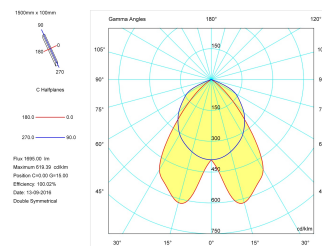

Photometry

Photometry