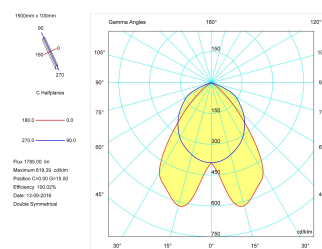

Photometry

Photometry