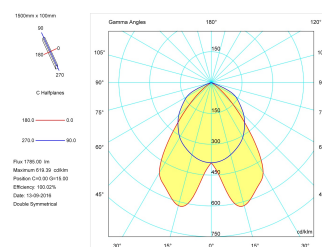

Photometry

Photometry