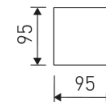

**Dimensions**

Product dimensions (mm)	95 x 1500 x 95
Gross weight (Kg)	19

**Scheme**

Scheme

14W L=900  
18W L= 1200  
22W L= 1500

**1500 mm length LED linear luminaire, middle module for continuous lines construction from the TROLL family Online.**

Picture

---

48/1200/21

End section 1200mm.

---

Picture

---

48/1500/21

End section 1500mm.

---

Picture

---

48/501/21

90° elbow.

---

Picture