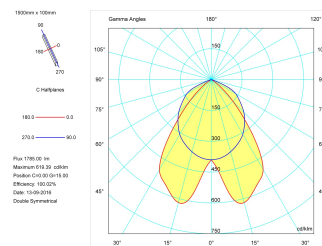

Photometry

Photometry