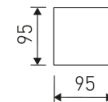

**Dimensions**

Product dimensions (mm)	95 x 1500 x 95
Gross weight (Kg)	19

**Scheme**

Scheme

14W L=900  
18W L= 1200  
22W L= 1500

**1500 mm length LED linear luminaire, middle module for continuous lines construction from the TROLL family Online.**

End section 1200mm.

---

Picture

---

48/1500/33

End section 1500mm.

---

Picture