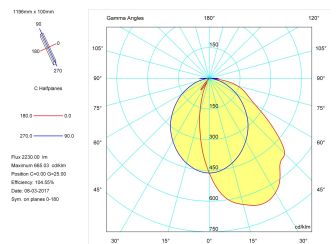

Photometry

Photometry