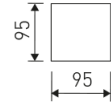

**Dimensions**

Product dimensions (mm) 95 x 1200 x 95

**Scheme**

**Scheme**

28W L=900  
36W L= 1200  
45W L= 1500

**1200 mm length LED linear luminaire, middle module for continuous lines construction from the TROLL family Online.**

End section 1200mm.

---

Picture

---

48/1500/33

End section 1500mm.

---

Picture

---

48/501/33

90° elbow.

---

---

Picture

---

48/507/33