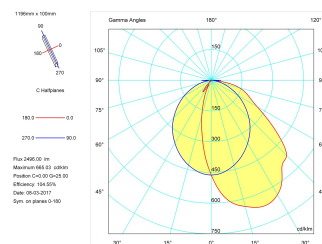

Photometry

Photometry

1200 mm length LED linear luminaire, middle module for continuous lines construction from the TROLL family Online.

DESCRIPTION

1200 mm length LED linear luminaire, middle module for continuous lines construction from the TROLL family Online setting an advanced and innovative thermal balance system through passive dissipation with stable colour temperature of 4000° K (neutral white) optimised to be used as general lighting of offices, schools, commercial areas or architectural spaces. Designed for ceiling surface mounted or suspended. Luminaire body built in extruded aluminium finished in grey. Luminaire built-in an asymmetrical reflector made of bright darklight aluminium with an angle beam of wallwasher. Luminaire sets a 36 W LED source with CRI higher than 85 % and a chromatic dispersion lower than 3 SMCD. Fixture has a luminous flux of 2496 Lm, with an efficiency of 64 Lm/W and a total consumption of 39 W. The average life for the luminaire is 60000 h (stabilised at a minimum flux of 70 % from the original). Luminaire built-in an auxiliary gear DALI dimmable fed at 220-240V; 50/60 Hz.

Item code	48M6/L1284DD/21
Product type	IN
Category	Surface Linears
Family	Online
Subfamily	Online-W
Materials	Luminaire body built in extruded aluminium.
Optical system	Luminaire built-in an asymmetrical reflector made of bright darklight aluminium.
Installation instructions	Luminaire designed for ceiling surface mounted or suspended.

Pictograms