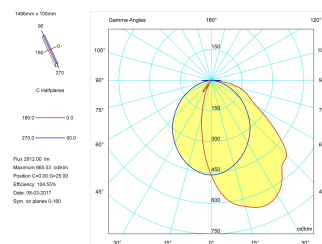

Photometry

Photometry

1500 mm length LED linear luminaire, middle module for continuous lines construction from the TROLL family Online.

DESCRIPTION

1500 mm length LED linear luminaire, middle module for continuous lines construction from the TROLL family Online setting an advanced and innovative thermal balance system through passive dissipation with stable colour temperature of 3000° K (warm white) optimised to be used as general lighting of offices, schools, commercial areas or architectural spaces. Designed for ceiling surface mounted or suspended. Luminaire body built in extruded aluminium finished in white. Luminaire built-in an asymmetrical reflector made of bright darklight aluminium with an angle beam of wallwasher. Luminaire sets a 45 W LED source with CRI higher than 85 % and a chromatic dispersion lower than 3 SMCD. Fixture has a luminous flux of 2812 Lm, with an efficiency of 58,6 Lm/W and a total consumption of 48 W. The average life for the luminaire is 60000 h (stabilised at a minimum flux of 70 % from the original). Luminaire built-in an auxiliary gear ON/OFF fed at 220-240V; 50/60 Hz.

Item code	48M6/L1583/33
Product type	IN
Category	Surface Linears
Family	Online
Subfamily	Online-W
Materials	Luminaire body built in extruded aluminium.
Optical system	Luminaire built-in an asymmetrical reflector made of bright darklight aluminium.
Installation instructions	Luminaire designed for ceiling surface mounted or suspended.

Pictograms