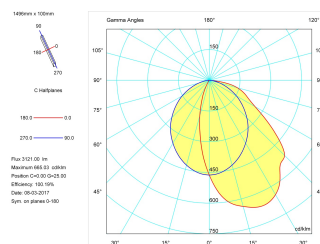

Photometry

Photometry

1500 mm length LED linear luminaire, middle module for continuous lines construction from the TROLL family Online.

DESCRIPTION

1500 mm length LED linear luminaire, middle module for continuous lines construction from the TROLL family Online setting an advanced and innovative thermal balance system through passive dissipation with stable colour temperature of 4000° K (neutral white) optimised to be used as general lighting of offices, schools, commercial areas or architectural spaces. Designed for ceiling surface mounted or suspended. Luminaire body built in extruded aluminium finished in grey. Luminaire built-in an asymmetrical reflector made of bright darklight aluminium with an angle beam of wallwasher. Luminaire sets a 45 W LED source with CRI higher than 85 % and a chromatic dispersion lower than 3 SMCD. Fixture has a luminous flux of 3121 Lm, with an efficiency of 65,02 Lm/W and a total consumption of 48 W. The average life for the luminaire is 60000 h (stabilised at a minimum flux of 70 % from the original). Luminaire built-in an auxiliary gear ON/OFF fed at 220-240V; 50/60 Hz.

Item code	48M6/L1584/21
Product type	IN
Category	Surface Linears
Family	Online
Subfamily	Online-W
Materials	Luminaire body built in extruded aluminium.
Optical system	Luminaire built-in an asymmetrical reflector made of bright darklight aluminium.
Installation instructions	Luminaire designed for ceiling surface mounted or suspended.

Pictograms