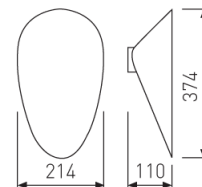

Dimensions

Product dimensions (mm)	100 x 214 x 374
Packing dimensions (mm)	130 x 235 x 390
Net weight (g)	975
Gross weight (Kg)	1,2

Scheme

Scheme

Decorative minimalist sconce from the TROLL family Teula.

DESCRIPTION

Decorative minimalist sconce from the TROLL family Teula optimised to be used as general lighting of passing areas, entrances, staircases or similar areas. Designed for wall surface mounted. Luminaire body made from stainless steel sheet finished in white. Use an A60 lightsource with maximum power of 100 W. Lightsource not included. Luminaire is fed at 220-240V; 50/60 Hz. and doesn't need auxiliary gear.

Item code	6278/33
Product type	IN
Category	Apliques
Family	Apliques
Subfamily	Teula
Materials	Luminaire body made from stainless steel sheet.
Optical system	
Installation instructions	Luminaire designed for wall surface mounted.
Pictograms	  

Light source

Light source	Halogen or retrofit equivalent
Nominal power (W)	100
Average life time (h)	1000
Diameter (mm)	60
Length (mm)	105