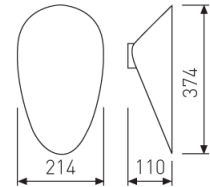

Dimensions	
Product dimensions (mm)	100 x 214 x 374
Packing dimensions (mm)	130 x 235 x 390
Net weight (g)	975
Gross weight (Kg)	1,2

Scheme	
Scheme	

Decorative minimalist sconce from the TROLL family Teula.

DESCRIPTION

Decorative minimalist sconce from the TROLL family Teula optimised to be used as general lighting of passing areas, entrances, staircases or similar areas. Designed for wall surface mounted. Luminaire body made from stainless steel sheet finished in white. Use an A60 lightsource with maximum power of 100 W. Lightsource not included. Luminaire is fed at 220-240V; 50/60 Hz. and doesn't need auxiliary gear.

Item code	6278/33
Product type	IN
Category	Apliques
Family	Apliques
Subfamily	Teula
Materials	Luminaire body made from stainless steel sheet.
Optical system	
Installation instructions	Luminaire designed for wall surface mounted.
Pictograms	  

Product	
Real power (W)	Max. 100
IP	20
Electrical class insulation	Class 1
Electrical feeding	220..240V, 50/60Hz
Colour	White
Energy efficiency class	A

Control gear	
Control gear	Without Gear

Light source	
Light source	Halogen or retrofit equivalent
Nominal power (W)	100
Average life time (h)	1000
Diameter (mm)	60
Length (mm)	105