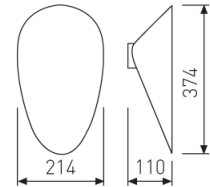

Dimensions	
Product dimensions (mm)	100 x 214 x 374
Packing dimensions (mm)	130 x 235 x 390
Net weight (g)	975
Gross weight (Kg)	1,2

Scheme	
Scheme	

**Decorative minimalist sconce from the TROLL family Teula.**

**DESCRIPTION**

Decorative minimalist sconce from the TROLL family Teula optimised to be used as general lighting of passing areas, entrances, staircases or similar areas. Designed for wall surface mounted. Luminaire body made from stainless steel sheet finished in white. Use an A60 lightsource with maximum power of 100 W. Lightsource not included. Luminaire is fed at 220-240V; 50/60 Hz. and doesn't need auxiliary gear.

Item code	6278/33
Product type	IN
Category	Apliques
Family	Apliques
Subfamily	Teula
Materials	Luminaire body made from stainless steel sheet.
Optical system	
Installation instructions	Luminaire designed for wall surface mounted.
Pictograms	  

Product	
Real power (W)	Max. 100
IP	20
Electrical class insulation	Class 1
Electrical feeding	220..240V, 50/60Hz
Colour	White
Energy efficiency class	A

Control gear	
Control gear	Without Gear

Light source	
Light source	Halogen or retrofit equivalent
Nominal power (W)	100
Average life time (h)	1000
Diameter (mm)	60
Length (mm)	105