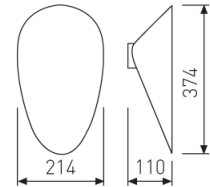

Dimensions	
Product dimensions (mm)	100 x 214 x 374
Packing dimensions (mm)	130 x 235 x 390
Net weight (g)	975
Gross weight (Kg)	1,2

Scheme	
Scheme	

**Decorative minimalist sconce from the TROLL family Teula.**

**DESCRIPTION**

Decorative minimalist sconce from the TROLL family Teula optimised to be used as general lighting of passing areas, entrances, staircases or similar areas. Designed for wall surface mounted. Luminaire body made from stainless steel sheet finished in grey. Use an A60 lightsource with maximum power of 100 W. Lightsource not included. Luminaire is fed at 220-240V; 50/60 Hz. and doesn't need auxiliary gear.

Item code	6278/41
Product type	IN
Category	Apliques
Family	Apliques
Subfamily	Teula
Materials	Luminaire body made from stainless steel sheet.
Optical system	
Installation instructions	Luminaire designed for wall surface mounted.
Pictograms	  

Product	
Real power (W)	Max. 100
IP	20
Electrical class insulation	Class 1
Electrical feeding	220..240V, 50/60Hz
Colour	Satin Nickel
Energy efficiency class	A

Control gear	
Control gear	Without Gear

Light source	
Light source	Halogen or retrofit equivalent
Nominal power (W)	100
Average life time (h)	1000
Diameter (mm)	60
Length (mm)	105