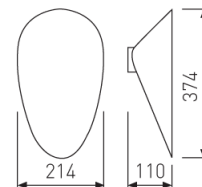

Dimensions

Product dimensions (mm)	100 x 214 x 374
Packing dimensions (mm)	130 x 235 x 390
Net weight (g)	975
Gross weight (Kg)	1,2

Scheme

Scheme

Decorative minimalist sconce from the TROLL family Teula.

DESCRIPTION

Decorative minimalist sconce from the TROLL family Teula optimised to be used as general lighting of passing areas, entrances, staircases or similar areas. Designed for wall surface mounted. Luminaire body made from stainless steel sheet finished in grey. Use an A60 lightsource with maximum power of 100 W. Lightsource not included. Luminaire is fed at 220-240V; 50/60 Hz. and doesn't need auxiliary gear.

Product

Real power (W)	Max. 100
IP	20
Electrical class insulation	Class 1
Electrical feeding	220..240V, 50/60Hz
Colour	Satin Nickel
Energy efficiency class	A

Control gear

Control gear	Without Gear
--------------	--------------

Light source

Light source	Halogen or retrofit equivalent
Nominal power (W)	100
Average life time (h)	1000
Diameter (mm)	60
Length (mm)	105