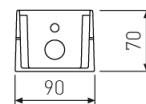

Picture

Scheme

15/7151/221

End / Medium pole. (For pole 17/...)

Picture

Scheme

15/7152/221

Wall-mounted version.

Picture