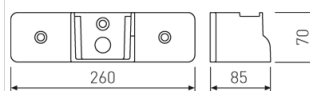

Scheme

15/7153/221

End pole (to replace luminaries in poles)

Picture