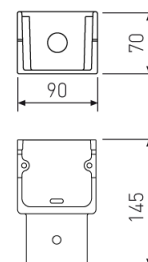

Accessories

15/7150/221	End pole (to replace luminaires in poles of Ø60 mm)
-------------	---

Picture

Scheme

15/7151/221

End / Medium pole. (For pole 17/...)

Picture

Scheme

15/7152/221

Wall-mounted version.

Picture

Scheme

15/7153/221

End pole (to replace luminaries in poles)

Picture

Scheme

17/7154/221

h=4m 0 90

17/7154/87

h=4m 0 90

17/7156/221

h=6m 0 102

17/7156/87

h=6m 0 102

17/7158/221

h=8m 0 102

17/7158/87

h=8m 0 102