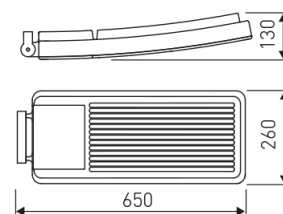

Dimensions

Product dimensions (mm)	260 x 650 x 130
Packing dimensions (mm)	310 x 705 x 155
Net weight (g)	10500
Gross weight (Kg)	11

Scheme

Scheme

luminaire from the TROLL family Wind.

DESCRIPTION

luminaire from the TROLL family Wind setting an advanced and innovative thermal balance system through passive dissipation with stable colour temperature of 4000° K (neutral white) optimised to be used as lighting outdoor areas such as public squares, parks, gardens or outdoor areas of sport buildings. Designed for pole installed or wall mounted. Luminaire body built in die-cast aluminium finished in grey. Luminaire is IP66and IK07. Luminaire built-in an independent lens system for each led with an angle beam of 130° x 45°. Luminaire sets a 45 W LED source with CRI higher than 65 % and a chromatic dispersion lower than 3 SMCD. Fixture has a luminous flux of 3060 Lm, with an efficiency of 68 Lm/W and a total consumption of 45 W. The average life for the luminaire is 50000 h (stabilised at a minimum flux of 70 % from the original). Luminaire built-in an auxiliary gear ON/OFF fed at 220-240V; 50/60 Hz.

Item code	7125N/50/221
Product type	OUT
Category	Poles
Family	Wind
Subfamily	Wind
Materials	Luminaire body built in die-cast aluminium.
Optical system	Luminaire built-in an independent lens system for each led.
Installation instructions	Luminaire designed for pole installed or wall mounted.

Product

Real power (W)	45
Real luminous flux (Lm)	3060
Luminous efficiency (Lm/W)	68
Beam angle (°)	130 x 45
Life time (h)	50000
IP	66
IK	7
Electrical class insulation	Class 1
Operating temperature	from -20° C to 35° C
Electrical feeding	220..240V, 50/60Hz
Colour	Grey
Energy efficiency class	A

Control gear

Control gear included	Yes
Control gear	Electronic Control Gear
Factor de potencia	0,9

Light source

Light source included	Yes
Light source	Led
Nominal power (W)	40
Nominal luminous flux (Lm)	3500
Colour temperature (K)	4000
Colour consistency (SDCM)	3
CRI	70