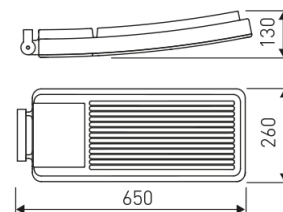

Dimensions

Product dimensions (mm)	260 x 650 x 130
Packing dimensions (mm)	310 x 705 x 155
Net weight (g)	10500
Gross weight (Kg)	11

Scheme

Scheme

luminaire from the TROLL family Wind.

DESCRIPTION

luminaire from the TROLL family Wind setting an advanced and innovative thermal balance system through passive dissipation with stable colour temperature of 4000° K (neutral white) optimised to be used as lighting outdoor areas such as public squares, parks, gardens or outdoor areas of sport buildings. Designed for pole installed or wall mounted. Luminaire body built in die-cast aluminium finished in grey. Luminaire is IP66and IK07. Luminaire built-in an independent lens system for each led with an angle beam of 130° x 45°. Luminaire sets a 45 W LED source with CRI higher than 65 % and a chromatic dispersion lower than 3 SMCD. Fixture has a luminous flux of 3060 Lm, with an efficiency of 68 Lm/W and a total consumption of 45 W. The average life for the luminaire is 50000 h (stabilised at a minimum flux of 70 % from the original). Luminaire built-in an auxiliary gear ON/OFF fed at 220-240V; 50/60 Hz.

Item code	7125N/50/221
Product type	OUT
Category	Poles
Family	Wind
Subfamily	Wind
Materials	Luminaire body built in die-cast aluminium.
Optical system	Luminaire built-in an independent lens system for each led.
Installation instructions	Luminaire designed for pole installed or wall mounted.

Product

Real power (W)	45
Real luminous flux (Lm)	3060
Luminous efficiency (Lm/W)	68
Beam angle (°)	130 x 45
Life time (h)	50000
IP	66
IK	7
Electrical class insulation	Class 1
Operating temperature	from -20°C to 35°C
Electrical feeding	220..240V, 50/60Hz
Colour	Grey
Energy efficiency class	A

Control gear

Control gear included	Yes
Control gear	Electronic Control Gear
Factor de potencia	0,9

Light source

Light source included	Yes
Light source	Led
Nominal power (W)	40
Nominal luminous flux (Lm)	3500
Colour temperature (K)	4000
Colour consistency (SDCM)	3
CRI	70