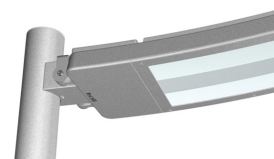

Dimensions

Product dimensions (mm)	260 x 650 x 130
Packing dimensions (mm)	310 x 705 x 155
Net weight (g)	10500
Gross weight (Kg)	11

Scheme

Scheme

luminaire from the TROLL family Wind.

DESCRIPTION

luminaire from the TROLL family Wind setting an advanced and innovative thermal balance system through passive dissipation with stable colour temperature of 4000° K (neutral white) optimised to be used as lighting outdoor areas such as public squares, parks, gardens or outdoor areas of sport buildings. Designed for pole installed or wall mounted. Luminaire body built in die-cast aluminium finished in grey. Luminaire is IP66and IK07. Luminaire built-in an independent lens system for each led with an angle beam of 130° x 45°. Luminaire sets a 45 W LED source with CRI higher than 65 % and a chromatic dispersion lower than 3 SMCD. Fixture has a luminous flux of 3060 Lm, with an efficiency of 68 Lm/W and a total consumption of 45 W. The average life for the luminaire is 50000 h (stabilised at a minimum flux of 70 % from the original). Luminaire built-in an auxiliary gear ON/OFF fed at 220-240V; 50/60 Hz.

Item code	7125N/50/221
Product type	OUT
Category	Poles
Family	Wind
Subfamily	Wind
Materials	Luminaire body built in die-cast aluminium.
Optical system	Luminaire built-in an independent lens system for each led.
Installation instructions	Luminaire designed for pole installed or wall mounted.

Accessories

15/7150/221	End pole (to replace luminaires in poles of Ø60 mm)
-------------	---

Picture

Scheme

15/7151/221

End / Medium pole. (For pole 17/...)

Picture

Scheme

15/7152/221

Wall-mounted version.

Picture

Scheme

15/7153/221

End pole (to replace luminaries in poles)

Picture

Scheme