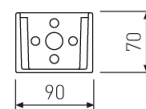

Accessories

15/7150/221	End pole (to replace luminaires in poles of Ø60 mm)
-------------	---

Picture

Scheme

15/7151/221

End / Medium pole. (For pole 17/...)

Picture

Scheme