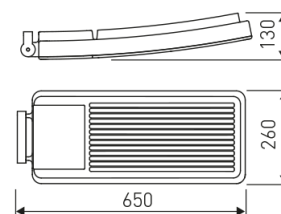

Dimensions

Product dimensions (mm)	260 x 650 x 130
Packing dimensions (mm)	310 x 705 x 155
Net weight (g)	10500
Gross weight (Kg)	11

Scheme

Scheme

luminaire from the TROLL family Wind.

DESCRIPTION

luminaire from the TROLL family Wind setting an advanced and innovative thermal balance system through passive dissipation with stable colour temperature of 4000° K (neutral white) optimised to be used as lighting outdoor areas such as public squares, parks, gardens or outdoor areas of sport buildings. Designed for pole installed or wall mounted. Luminaire body built in die-cast aluminium finished in grey. Luminaire is IP66and IK07. Luminaire built-in an independent lens system for each led with an angle beam of 130° x 45°. Luminaire sets a 110 W LED source with CRI higher than 65 % and a chromatic dispersion lower than 3 SMCD. Fixture has a luminous flux of 7272 Lm, with an efficiency of 66,1 Lm/W and a total consumption of 110 W. The average life for the luminaire is 50000 h (stabilised at a minimum flux of 70 % from the original). Luminaire built-in an auxiliary gear ON/OFF fed at 220-240V; 50/60 Hz.

Item code	7150N/100/221
Product type	OUT
Category	Poles
Family	Wind
Subfamily	Wind
Materials	Luminaire body built in die-cast aluminium.
Optical system	Luminaire built-in an independent lens system for each led.
Installation instructions	Luminaire designed for pole installed or wall mounted.

Product

Real power (W)	110
Real luminous flux (Lm)	7272
Luminous efficiency (Lm/W)	66,1
Beam angle (°)	130 x 45
Life time (h)	50000
IP	66
IK	7
Electrical class insulation	Class 1
Operating temperature	from -20° C to 35° C
Electrical feeding	220..240V, 50/60Hz
Colour	Grey
Energy efficiency class	A

Control gear

Control gear included	Yes
Control gear	Electronic Control Gear
Factor de potencia	0,9

Light source

Light source included	Yes
Light source	Led
Nominal power (W)	100
Nominal luminous flux (Lm)	8365
Colour temperature (K)	4000
Colour consistency (SDCM)	3
CRI	70