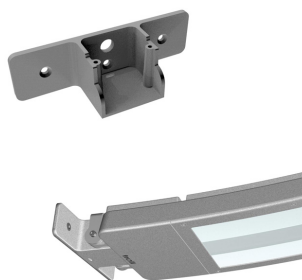

Dimensions

Product dimensions (mm)	260 x 650 x 130
Packing dimensions (mm)	310 x 705 x 155
Net weight (g)	10500
Gross weight (Kg)	11

Scheme

Scheme

luminaire from the TROLL family Wind.

DESCRIPTION

luminaire from the TROLL family Wind setting an advanced and innovative thermal balance system through passive dissipation with stable colour temperature of 4000° K (neutral white) optimised to be used as lighting outdoor areas such as public squares, parks, gardens or outdoor areas of sport buildings. Designed for pole installed or wall mounted. Luminaire body built in die-cast aluminium finished in grey. Luminaire is IP66and IK07. Luminaire built-in an independent lens system for each led with an angle beam of 130° x 45°. Luminaire sets a 110 W LED source with CRI higher than 65 % and a chromatic dispersion lower than 3 SMCD. Fixture has a luminous flux of 7272 Lm, with an efficiency of 66,1 Lm/W and a total consumption of 110 W. The average life for the luminaire is 50000 h (stabilised at a minimum flux of 70 % from the original). Luminaire built-in an auxiliary gear ON/OFF fed at 220-240V; 50/60 Hz.

Item code	7150N/100/221
Product type	OUT
Category	Poles
Family	Wind
Subfamily	Wind
Materials	Luminaire body built in die-cast aluminium.
Optical system	Luminaire built-in an independent lens system for each led.
Installation instructions	Luminaire designed for pole installed or wall mounted.

Photometry

Photometry

Accessories

15/7150/221

End pole (to replace luminaires in poles of Ø60 mm)

Picture

Scheme

15/7151/221

End / Medium pole. (For pole 17/...)

Picture

Scheme

15/7152/221

Wall-mounted version.

Picture

Scheme

15/7153/221