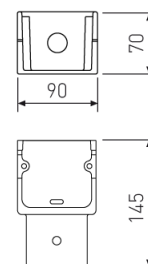

Dimensions

Product dimensions (mm)	260 x 650 x 130
Packing dimensions (mm)	310 x 705 x 155
Net weight (g)	10500
Gross weight (Kg)	11

Scheme

Scheme

luminaire from the TROLL family Wind.

DESCRIPTION

luminaire from the TROLL family Wind setting an advanced and innovative thermal balance system through passive dissipation with stable colour temperature of 4000° K (neutral white) optimised to be used as lighting outdoor areas such as public squares, parks, gardens or outdoor areas of sport buildings. Designed for pole installed or wall mounted. Luminaire body built in die-cast aluminium finished in grey. Luminaire is IP66and IK07. Luminaire built-in an independent lens system for each led with an angle beam of 130° x 45°. Luminaire sets a 110 W LED source with CRI higher than 65 % and a chromatic dispersion lower than 3 SMCD. Fixture has a luminous flux of 7272 Lm, with an efficiency of 66,1 Lm/W and a total consumption of 110 W. The average life for the luminaire is 50000 h (stabilised at a minimum flux of 70 % from the original). Luminaire built-in an auxiliary gear ON/OFF fed at 220-240V; 50/60 Hz.

Photometry

Photometry

Accessories

15/7150/221

End pole (to replace luminaires in poles of Ø60 mm)

Picture

Scheme

15/7151/221

End / Medium pole. (For pole 17/...)

Picture

Scheme

15/7152/221

Wall-mounted version.

Picture

Scheme

15/7153/221

End pole (to replace luminaries in poles)

Picture

Scheme

17/7154/221	h=4m 0 90
17/7154/87	h=4m 0 90
17/7156/221	h=6m 0 102
17/7156/87	h=6m 0 102
17/7158/221	h=8m 0 102
17/7158/87	h=8m 0 102