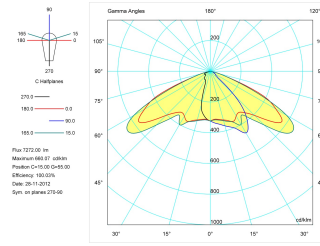

Photometry

Accessories

15/7150/221

End pole (to replace luminaires in poles of Ø60 mm)

Picture