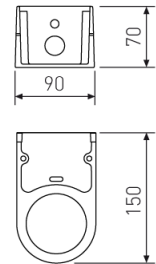

Dimensions

Product dimensions (mm)	260 x 650 x 130
Packing dimensions (mm)	310 x 705 x 155
Net weight (g)	10500
Gross weight (Kg)	11

Scheme

Scheme

luminaire from the TROLL family Wind.

DESCRIPTION

luminaire from the TROLL family Wind setting an advanced and innovative thermal balance system through passive dissipation with stable colour temperature of 4000° K (neutral white) optimised to be used as lighting outdoor areas such as public squares, parks, gardens or outdoor areas of sport buildings. Designed for pole installed or wall mounted. Luminaire body built in die-cast aluminium finished in grey. Luminaire is IP66and IK07. Luminaire built-in an independent lens system for each led with an angle beam of 130° x 45°. Luminaire sets a 110 W LED source with CRI higher than 65 % and a chromatic dispersion lower than 3 SMCD. Fixture has a luminous flux of 7272 Lm, with an efficiency of 66,1 Lm/W and a total consumption of 110 W. The average life for the luminaire is 50000 h (stabilised at a minimum flux of 70 % from the original). Luminaire built-in an auxiliary gear ON/OFF fed at 220-240V; 50/60 Hz.

Photometry

Photometry

Accessories

15/7150/221

End pole (to replace luminaires in poles of Ø60 mm)

Picture

Scheme

15/7151/221

End / Medium pole. (For pole 17/...)

Picture

Scheme

15/7152/221

Wall-mounted version.

Picture

Scheme

15/7153/221

End pole (to replace luminaries in poles)

Picture

Scheme

17/7154/221	h=4m 0 90
17/7154/87	h=4m 0 90
17/7156/221	h=6m 0 102
17/7156/87	h=6m 0 102
17/7158/221	h=8m 0 102
17/7158/87	h=8m 0 102