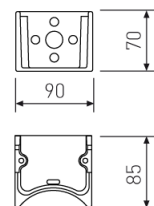

Photometry

Photometry

Accessories

15/7150/221

End pole (to replace luminaires in poles of Ø60 mm)

Picture

Scheme

15/7151/221

End / Medium pole. (For pole 17/...)

Picture

Scheme

15/7152/221

Wall-mounted version.

Picture

Scheme

15/7153/221

End pole (to replace luminaries in poles)

Picture

Scheme

17/7154/221	h=4m 0 90
17/7154/87	h=4m 0 90
17/7156/221	h=6m 0 102
17/7156/87	h=6m 0 102
17/7158/221	h=8m 0 102
17/7158/87	h=8m 0 102