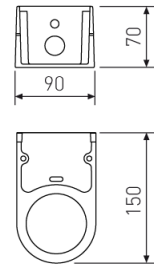

Dimensions

Product dimensions (mm)	260 x 650 x 130
Packing dimensions (mm)	310 x 705 x 155
Net weight (g)	10500
Gross weight (Kg)	11

Scheme

Scheme

luminaire from the TROLL family Wind.

DESCRIPTION

luminaire from the TROLL family Wind setting an advanced and innovative thermal balance system through passive dissipation with stable colour temperature of 4000° K (neutral white) optimised to be used as lighting outdoor areas such as public squares, parks, gardens or outdoor areas of sport buildings. Designed for pole installed or wall mounted. Luminaire body built in die-cast aluminium finished in grey. Luminaire is IP66and IK07. Luminaire built-in an independent lens system for each led with an angle beam of 130° x 45°. Luminaire sets a 55 W LED source with CRI higher than 65 % and a chromatic dispersion lower than 3 SMCD. Fixture has a luminous flux of 4084 Lm, with an efficiency of 74,3 Lm/W and a total consumption of 55 W. The average life for the luminaire is 50000 h (stabilised at a minimum flux of 70 % from the original). Luminaire built-in an auxiliary gear ON/OFF fed at 220-240V; 50/60 Hz.

Photometry

Photometry

Accessories

15/7150/221

End pole (to replace luminaires in poles of Ø60 mm)

Picture

Scheme

15/7151/221

End / Medium pole. (For pole 17/...)

Picture

Scheme

15/7152/221

Wall-mounted version.

Picture

Scheme

15/7153/221

End pole (to replace luminaries in poles)

Picture

Scheme

17/7154/221	h=4m 0 90
17/7154/87	h=4m 0 90
17/7156/221	h=6m 0 102
17/7156/87	h=6m 0 102
17/7158/221	h=8m 0 102
17/7158/87	h=8m 0 102