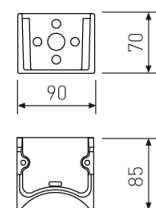

Photometry

Photometry

Accessories

15/7150/221

End pole (to replace luminaires in poles of Ø60 mm)

Picture

Scheme

15/7151/221

End / Medium pole. (For pole 17/...)

Picture

Scheme

15/7152/221

Wall-mounted version.

Picture

Scheme

15/7153/221

End pole (to replace luminaries in poles)

Picture

Scheme

17/7154/221	h=4m 0 90
17/7154/87	h=4m 0 90
17/7156/221	h=6m 0 102
17/7156/87	h=6m 0 102
17/7158/221	h=8m 0 102
17/7158/87	h=8m 0 102