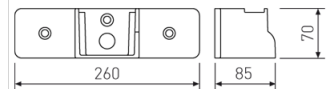

Photometry

Photometry

Accessories

15/7150/221

End pole (to replace luminaires in poles of Ø60 mm)

Picture

Scheme

15/7151/221

End / Medium pole. (For pole 17/...)

Picture

Scheme

15/7152/221

Wall-mounted version.

Picture

Scheme

15/7153/221