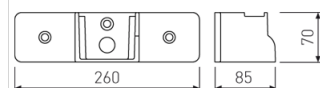

Photometry

Photometry

Accessories

15/7150/221

End pole (to replace luminaires in poles of Ø60 mm)

Picture

Scheme

15/7151/221

End / Medium pole. (For pole 17/...)

Picture

Scheme

15/7152/221

Wall-mounted version.

Picture

Scheme

15/7153/221