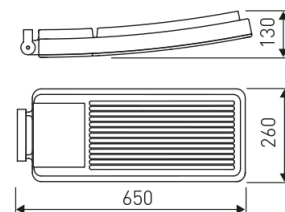

Dimensions

Product dimensions (mm)	260 x 650 x 130
Packing dimensions (mm)	310 x 705 x 155
Net weight (g)	10500
Gross weight (Kg)	11

Scheme

Scheme

luminaire from the TROLL family Wind.

DESCRIPTION

luminaire from the TROLL family Wind setting an advanced and innovative thermal balance system through passive dissipation with stable colour temperature of 4000° K (neutral white) optimised to be used as lighting outdoor areas such as public squares, parks, gardens or outdoor areas of sport buildings. Designed for pole installed or wall mounted. Luminaire body built in die-cast aluminium finished in grey. Luminaire is IP66and IK07. Luminaire built-in an independent lens system for each led with an angle beam of 130° x 45°. Luminaire sets a 55 W LED source with CRI higher than 65 % and a chromatic dispersion lower than 3 SMCD. Fixture has a luminous flux of 4084 Lm, with an efficiency of 74,3 Lm/W and a total consumption of 55 W. The average life for the luminaire is 50000 h (stabilised at a minimum flux of 70 % from the original). Luminaire built-in an auxiliary gear ON/OFF fed at 220-240V; 50/60 Hz.

Item code	7150N/50/221
Product type	OUT
Category	Poles
Family	Wind
Subfamily	Wind
Materials	Luminaire body built in die-cast aluminium.
Optical system	Luminaire built-in an independent lens system for each led.
Installation instructions	Luminaire designed for pole installed or wall mounted.

Product

Real power (W)	55
Real luminous flux (Lm)	4084
Luminous efficiency (Lm/W)	74,3
Beam angle (°)	130 x 45
Life time (h)	50000
IP	66
IK	7
Electrical class insulation	Class 1
Operating temperature	from -20° C to 35° C
Electrical feeding	220..240V, 50/60Hz
Colour	Grey
Energy efficiency class	A

Control gear

Control gear included	Yes
Control gear	Electronic Control Gear
Factor de potencia	0,9

Light source

Light source included	Yes
Light source	Led
Nominal power (W)	49,5
Nominal luminous flux (Lm)	4700
Colour temperature (K)	4000
Colour consistency (SDCM)	3
CRI	70