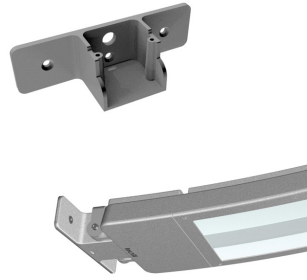

Dimensions

Product dimensions (mm)	260 x 650 x 130
Packing dimensions (mm)	310 x 705 x 155
Net weight (g)	10500
Gross weight (Kg)	11

Scheme

Scheme

luminaire from the TROLL family Wind.

DESCRIPTION

luminaire from the TROLL family Wind setting an advanced and innovative thermal balance system through passive dissipation with stable colour temperature of 4000° K (neutral white) optimised to be used as lighting outdoor areas such as public squares, parks, gardens or outdoor areas of sport buildings. Designed for pole installed or wall mounted. Luminaire body built in die-cast aluminium finished in grey. Luminaire is IP66and IK07. Luminaire built-in an independent lens system for each led with an angle beam of 130° x 45°. Luminaire sets a 55 W LED source with CRI higher than 65 % and a chromatic dispersion lower than 3 SMCD. Fixture has a luminous flux of 4084 Lm, with an efficiency of 74,3 Lm/W and a total consumption of 55 W. The average life for the luminaire is 50000 h (stabilised at a minimum flux of 70 % from the original). Luminaire built-in an auxiliary gear ON/OFF fed at 220-240V; 50/60 Hz.

Item code	7150N/50/221
Product type	OUT
Category	Poles
Family	Wind
Subfamily	Wind
Materials	Luminaire body built in die-cast aluminium.
Optical system	Luminaire built-in an independent lens system for each led.
Installation instructions	Luminaire designed for pole installed or wall mounted.

Photometry

Photometry

Accessories

15/7150/221

End pole (to replace luminaires in poles of Ø60 mm)

Picture

Scheme

15/7151/221

End / Medium pole. (For pole 17/...)

Picture

Scheme

15/7152/221

Wall-mounted version.

Picture

Scheme

15/7153/221