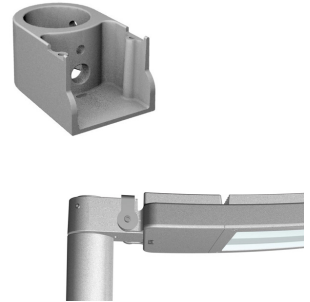

Dimensions

Product dimensions (mm)	260 x 650 x 130
Packing dimensions (mm)	310 x 705 x 155
Net weight (g)	10500
Gross weight (Kg)	11

Scheme

Scheme

luminaire from the TROLL family Wind.

DESCRIPTION

luminaire from the TROLL family Wind setting an advanced and innovative thermal balance system through passive dissipation with stable colour temperature of 4000° K (neutral white) optimised to be used as lighting outdoor areas such as public squares, parks, gardens or outdoor areas of sport buildings. Designed for pole installed or wall mounted. Luminaire body built in die-cast aluminium finished in grey. Luminaire is IP66and IK07. Luminaire built-in an independent lens system for each led with an angle beam of 130° x 45°. Luminaire sets a 55 W LED source with CRI higher than 65 % and a chromatic dispersion lower than 3 SMCD. Fixture has a luminous flux of 4084 Lm, with an efficiency of 74,3 Lm/W and a total consumption of 55 W. The average life for the luminaire is 50000 h (stabilised at a minimum flux of 70 % from the original). Luminaire built-in an auxiliary gear ON/OFF fed at 220-240V; 50/60 Hz.

Item code	7150N/50/221
Product type	OUT
Category	Poles
Family	Wind
Subfamily	Wind
Materials	Luminaire body built in die-cast aluminium.
Optical system	Luminaire built-in an independent lens system for each led.
Installation instructions	Luminaire designed for pole installed or wall mounted.

Photometry

Photometry

Accessories

15/7150/221

End pole (to replace luminaires in poles of Ø60 mm)

Picture

Scheme

15/7151/221

End / Medium pole. (For pole 17/...)

Picture

Scheme

15/7152/221

Wall-mounted version.

Picture

Scheme

15/7153/221