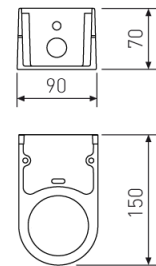

Dimensions

Product dimensions (mm)	260 x 650 x 130
Packing dimensions (mm)	310 x 705 x 155
Net weight (g)	10500
Gross weight (Kg)	11

Scheme

Scheme

luminaire from the TROLL family Wind.

DESCRIPTION

luminaire from the TROLL family Wind setting an advanced and innovative thermal balance system through passive dissipation with stable colour temperature of 4000° K (neutral white) optimised to be used as lighting outdoor areas such as public squares, parks, gardens or outdoor areas of sport buildings. Designed for pole installed or wall mounted. Luminaire body built in die-cast aluminium finished in grey. Luminaire is IP66and IK07. Luminaire built-in an independent lens system for each led with an angle beam of 130° x 45°. Luminaire sets a 55 W LED source with CRI higher than 65 % and a chromatic dispersion lower than 3 SMCD. Fixture has a luminous flux of 4084 Lm, with an efficiency of 74,3 Lm/W and a total consumption of 55 W. The average life for the luminaire is 50000 h (stabilised at a minimum flux of 70 % from the original). Luminaire built-in an auxiliary gear ON/OFF fed at 220-240V; 50/60 Hz.

Photometry

Photometry

Accessories

15/7150/221

End pole (to replace luminaires in poles of Ø60 mm)

Picture

Scheme

15/7151/221

End / Medium pole. (For pole 17/...)

Picture

Scheme

15/7152/221

Wall-mounted version.

Picture

Scheme

15/7153/221

End pole (to replace luminaries in poles)

Picture

Scheme

17/7154/221	h=4m 0 90
17/7154/87	h=4m 0 90
17/7156/221	h=6m 0 102
17/7156/87	h=6m 0 102
17/7158/221	h=8m 0 102
17/7158/87	h=8m 0 102