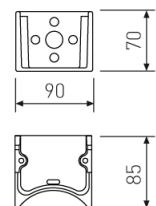

Photometry

Photometry

Accessories

15/7150/221

End pole (to replace luminaires in poles of Ø60 mm)

Picture

Scheme

15/7151/221

End / Medium pole. (For pole 17/...)

Picture

Scheme

15/7152/221

Wall-mounted version.

Picture

Scheme

15/7153/221

End pole (to replace luminaries in poles)

Picture

Scheme

17/7154/221	h=4m 0 90
17/7154/87	h=4m 0 90
17/7156/221	h=6m 0 102
17/7156/87	h=6m 0 102
17/7158/221	h=8m 0 102
17/7158/87	h=8m 0 102