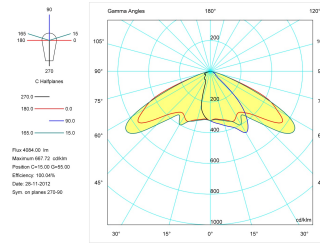

Photometry

Accessories

15/7150/221

End pole (to replace luminaires in poles of Ø60 mm)

Picture