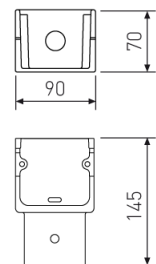

Dimensions

Product dimensions (mm)	260 x 650 x 130
Packing dimensions (mm)	310 x 705 x 155
Net weight (g)	10500
Gross weight (Kg)	11

Scheme

Scheme

luminaire from the TROLL family Wind.

DESCRIPTION

luminaire from the TROLL family Wind setting an advanced and innovative thermal balance system through passive dissipation with stable colour temperature of 4000° K (neutral white) optimised to be used as lighting outdoor areas such as public squares, parks, gardens or outdoor areas of sport buildings. Designed for pole installed or wall mounted. Luminaire body built in die-cast aluminium finished in grey. Luminaire is IP66and IK07. Luminaire built-in an independent lens system for each led with an angle beam of 130° x 45°. Luminaire sets a 55 W LED source with CRI higher than 65 % and a chromatic dispersion lower than 3 SMCD. Fixture has a luminous flux of 4084 Lm, with an efficiency of 74,3 Lm/W and a total consumption of 55 W. The average life for the luminaire is 50000 h (stabilised at a minimum flux of 70 % from the original). Luminaire built-in an auxiliary gear ON/OFF fed at 220-240V; 50/60 Hz.

Photometry

Photometry

Accessories

15/7150/221

End pole (to replace luminaires in poles of Ø60 mm)

Picture

Scheme

15/7151/221

End / Medium pole. (For pole 17/...)

Picture

Scheme

15/7152/221

Wall-mounted version.

Picture

Scheme

15/7153/221

End pole (to replace luminaries in poles)

Picture

Scheme

17/7154/221	h=4m 0 90
17/7154/87	h=4m 0 90
17/7156/221	h=6m 0 102
17/7156/87	h=6m 0 102
17/7158/221	h=8m 0 102
17/7158/87	h=8m 0 102