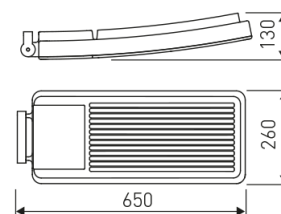

Dimensions

Product dimensions (mm)	260 x 650 x 130
Packing dimensions (mm)	310 x 705 x 155
Net weight (g)	10500
Gross weight (Kg)	11

Scheme

Scheme

luminaire from the TROLL family Wind.

DESCRIPTION

luminaire from the TROLL family Wind setting an advanced and innovative thermal balance system through passive dissipation with stable colour temperature of 4000° K (neutral white) optimised to be used as lighting outdoor areas such as public squares, parks, gardens or outdoor areas of sport buildings. Designed for pole installed or wall mounted. Luminaire body built in die-cast aluminium finished in grey. Luminaire is IP66and IK07. Luminaire built-in an independent lens system for each led with an angle beam of 130° x 45°. Luminaire sets a 55 W LED source with CRI higher than 65 % and a chromatic dispersion lower than 3 SMCD. Fixture has a luminous flux of 4084 Lm, with an efficiency of 74,3 Lm/W and a total consumption of 55 W. The average life for the luminaire is 50000 h (stabilised at a minimum flux of 70 % from the original). Luminaire built-in an auxiliary gear ON/OFF fed at 220-240V; 50/60 Hz.

Item code	7150N/50/221
Product type	OUT
Category	Poles
Family	Wind
Subfamily	Wind
Materials	Luminaire body built in die-cast aluminium.
Optical system	Luminaire built-in an independent lens system for each led.
Installation instructions	Luminaire designed for pole installed or wall mounted.

Product

Real power (W)	55
Real luminous flux (Lm)	4084
Luminous efficiency (Lm/W)	74,3
Beam angle (°)	130 x 45
Life time (h)	50000
IP	66
IK	7
Electrical class insulation	Class 1
Operating temperature	from -20° C to 35° C
Electrical feeding	220..240V, 50/60Hz
Colour	Grey
Energy efficiency class	A

Control gear

Control gear included	Yes
Control gear	Electronic Control Gear
Factor de potencia	0,9

Light source

Light source included	Yes
Light source	Led
Nominal power (W)	49,5
Nominal luminous flux (Lm)	4700
Colour temperature (K)	4000
Colour consistency (SDCM)	3
CRI	70