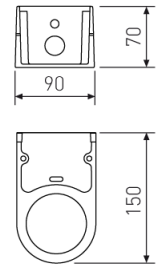

Dimensions

Product dimensions (mm)	260 x 650 x 130
Packing dimensions (mm)	310 x 705 x 155
Net weight (g)	10500
Gross weight (Kg)	11

Scheme

Scheme

luminaire from the TROLL family Wind.

DESCRIPTION

luminaire from the TROLL family Wind setting an advanced and innovative thermal balance system through passive dissipation with stable colour temperature of 4000° K (neutral white) optimised to be used as lighting outdoor areas such as public squares, parks, gardens or outdoor areas of sport buildings. Designed for pole installed or wall mounted. Luminaire body built in die-cast aluminium finished in grey. Luminaire is IP66and IK07. Luminaire built-in an independent lens system for each led with an angle beam of 130° x 45°. Luminaire sets a 55 W LED source with CRI higher than 65 % and a chromatic dispersion lower than 3 SMCD. Fixture has a luminous flux of 4084 Lm, with an efficiency of 74,3 Lm/W and a total consumption of 55 W. The average life for the luminaire is 50000 h (stabilised at a minimum flux of 70 % from the original). Luminaire built-in an auxiliary gear ON/OFF fed at 220-240V; 50/60 Hz.

Photometry

Photometry

Accessories

15/7150/221

End pole (to replace luminaires in poles of Ø60 mm)

Picture

Scheme

15/7151/221

End / Medium pole. (For pole 17/...)

Picture

Scheme

15/7152/221

Wall-mounted version.

Picture

Scheme

15/7153/221

End pole (to replace luminaries in poles)

Picture

Scheme

17/7154/221	h=4m 0 90
17/7154/87	h=4m 0 90
17/7156/221	h=6m 0 102
17/7156/87	h=6m 0 102
17/7158/221	h=8m 0 102
17/7158/87	h=8m 0 102