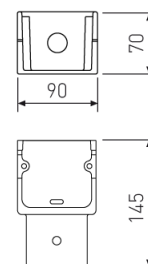

Dimensions

Product dimensions (mm)	260 x 650 x 130
Packing dimensions (mm)	310 x 705 x 155
Net weight (g)	10500
Gross weight (Kg)	11

Scheme

Scheme

luminaire from the TROLL family Wind.

DESCRIPTION

luminaire from the TROLL family Wind setting an advanced and innovative thermal balance system through passive dissipation with stable colour temperature of 4000° K (neutral white) optimised to be used as lighting outdoor areas such as public squares, parks, gardens or outdoor areas of sport buildings. Designed for pole installed or wall mounted. Luminaire body built in die-cast aluminium finished in grey. Luminaire is IP66and IK07. Luminaire built-in an independent lens system for each led with an angle beam of 130° x 45°. Luminaire sets a 55 W LED source with CRI higher than 65 % and a chromatic dispersion lower than 3 SMCD. Fixture has a luminous flux of 4084 Lm, with an efficiency of 74,3 Lm/W and a total consumption of 55 W. The average life for the luminaire is 50000 h (stabilised at a minimum flux of 70 % from the original). Luminaire built-in an auxiliary gear ON/OFF fed at 220-240V; 50/60 Hz.

Photometry

Photometry

Accessories

15/7150/221

End pole (to replace luminaires in poles of Ø60 mm)

Picture

Scheme

15/7151/221

End / Medium pole. (For pole 17/...)

Picture

Scheme

15/7152/221

Wall-mounted version.

Picture

Scheme

15/7153/221

End pole (to replace luminaries in poles)

Picture

Scheme

17/7154/221	h=4m 0 90
17/7154/87	h=4m 0 90
17/7156/221	h=6m 0 102
17/7156/87	h=6m 0 102
17/7158/221	h=8m 0 102
17/7158/87	h=8m 0 102