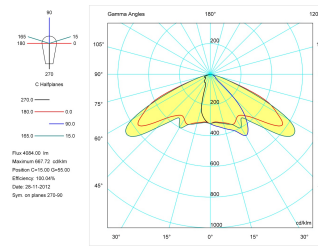

Photometry

Accessories

15/7150/221

End pole (to replace luminaires in poles of Ø60 mm)

Picture