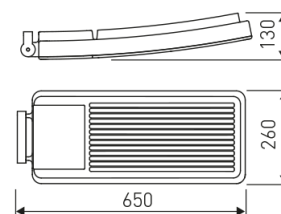

Dimensions

Product dimensions (mm)	260 x 650 x 130
Packing dimensions (mm)	310 x 705 x 155
Net weight (g)	10500
Gross weight (Kg)	11

Scheme

Scheme

luminaire from the TROLL family Wind.

DESCRIPTION

luminaire from the TROLL family Wind setting an advanced and innovative thermal balance system through passive dissipation with stable colour temperature of 4000° K (neutral white) optimised to be used as lighting outdoor areas such as public squares, parks, gardens or outdoor areas of sport buildings. Designed for pole installed or wall mounted. Luminaire body built in die-cast aluminium finished in grey. Luminaire is IP66and IK07. Luminaire built-in an independent lens system for each led with an angle beam of 130° x 45°. Luminaire sets a 81 W LED source with CRI higher than 65 % and a chromatic dispersion lower than 3 SMCD. Fixture has a luminous flux of 5693 Lm, with an efficiency of 70,3 Lm/W and a total consumption of 81 W. The average life for the luminaire is 50000 h (stabilised at a minimum flux of 70 % from the original). Luminaire built-in an auxiliary gear ON/OFF fed at 220-240V; 50/60 Hz.

Item code	7150N/70/221
Product type	OUT
Category	Poles
Family	Wind
Subfamily	Wind
Materials	Luminaire body built in die-cast aluminium.
Optical system	Luminaire built-in an independent lens system for each led.
Installation instructions	Luminaire designed for pole installed or wall mounted.

Product

Real power (W)	81
Real luminous flux (Lm)	5693
Luminous efficiency (Lm/W)	70,3
Beam angle (°)	130 x 45
Life time (h)	50000
IP	66
IK	7
Electrical class insulation	Class 1
Operating temperature	from -20° C to 35° C
Electrical feeding	220..240V, 50/60Hz
Colour	Grey
Energy efficiency class	A

Control gear

Control gear included	Yes
Control gear	Electronic Control Gear
Factor de potencia	0,9

Light source

Light source included	Yes
Light source	Led
Nominal power (W)	73
Nominal luminous flux (Lm)	6550
Colour temperature (K)	4000
Colour consistency (SDCM)	3
CRI	70