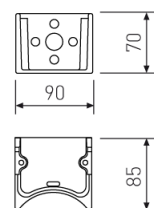

Photometry

Photometry

Accessories

15/7150/221

End pole (to replace luminaires in poles of Ø60 mm)

Picture

Scheme

15/7151/221

End / Medium pole. (For pole 17/...)

Picture

Scheme

15/7152/221

Wall-mounted version.

Picture

Scheme

15/7153/221

End pole (to replace luminaries in poles)

Picture

Scheme

17/7154/221	h=4m 0 90
17/7154/87	h=4m 0 90
17/7156/221	h=6m 0 102
17/7156/87	h=6m 0 102
17/7158/221	h=8m 0 102
17/7158/87	h=8m 0 102