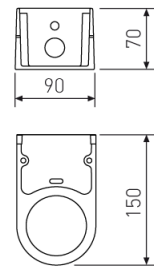

Dimensions

Product dimensions (mm)	260 x 650 x 130
Packing dimensions (mm)	310 x 705 x 155
Net weight (g)	10500
Gross weight (Kg)	11

Scheme

Scheme

luminaire from the TROLL family Wind.

DESCRIPTION

luminaire from the TROLL family Wind setting an advanced and innovative thermal balance system through passive dissipation with stable colour temperature of 4000° K (neutral white) optimised to be used as lighting outdoor areas such as public squares, parks, gardens or outdoor areas of sport buildings. Designed for pole installed or wall mounted. Luminaire body built in die-cast aluminium finished in grey. Luminaire is IP66and IK07. Luminaire built-in an independent lens system for each led with an angle beam of 130° x 45°. Luminaire sets a 81 W LED source with CRI higher than 65 % and a chromatic dispersion lower than 3 SMCD. Fixture has a luminous flux of 5693 Lm, with an efficiency of 70,3 Lm/W and a total consumption of 81 W. The average life for the luminaire is 50000 h (stabilised at a minimum flux of 70 % from the original). Luminaire built-in an auxiliary gear ON/OFF fed at 220-240V; 50/60 Hz.

Photometry

Photometry

Accessories

15/7150/221

End pole (to replace luminaires in poles of Ø60 mm)

Picture

Scheme

15/7151/221

End / Medium pole. (For pole 17/...)

Picture

Scheme

15/7152/221

Wall-mounted version.

Picture

Scheme

15/7153/221

End pole (to replace luminaries in poles)

Picture

Scheme

17/7154/221	h=4m 0 90
17/7154/87	h=4m 0 90
17/7156/221	h=6m 0 102
17/7156/87	h=6m 0 102
17/7158/221	h=8m 0 102
17/7158/87	h=8m 0 102