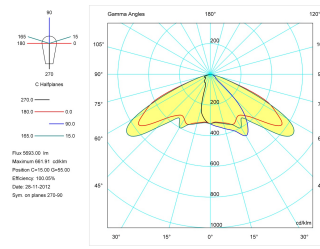

Photometry

Accessories

15/7150/221

End pole (to replace luminaires in poles of Ø60 mm)

Picture