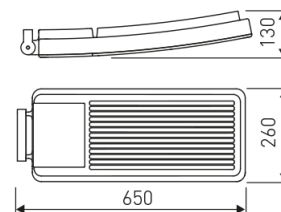

Dimensions

Product dimensions (mm)	260 x 650 x 130
Packing dimensions (mm)	310 x 705 x 155
Net weight (g)	10500
Gross weight (Kg)	11

Scheme

Scheme

luminaire from the TROLL family Wind.

DESCRIPTION

luminaire from the TROLL family Wind setting an advanced and innovative thermal balance system through passive dissipation with stable colour temperature of 4000° K (neutral white) optimised to be used as lighting outdoor areas such as public squares, parks, gardens or outdoor areas of sport buildings. Designed for pole installed or wall mounted. Luminaire body built in die-cast aluminium finished in grey. Luminaire is IP66and IK07. Luminaire built-in an independent lens system for each led with an angle beam of 130° x 45°. Luminaire sets a 81 W LED source with CRI higher than 65 % and a chromatic dispersion lower than 3 SMCD. Fixture has a luminous flux of 5693 Lm, with an efficiency of 70,3 Lm/W and a total consumption of 81 W. The average life for the luminaire is 50000 h (stabilised at a minimum flux of 70 % from the original). Luminaire built-in an auxiliary gear ON/OFF fed at 220-240V; 50/60 Hz.

Item code	7150N/70/221
Product type	OUT
Category	Poles
Family	Wind
Subfamily	Wind
Materials	Luminaire body built in die-cast aluminium.
Optical system	Luminaire built-in an independent lens system for each led.
Installation instructions	Luminaire designed for pole installed or wall mounted.

Product

Real power (W)	81
Real luminous flux (Lm)	5693
Luminous efficiency (Lm/W)	70,3
Beam angle (°)	130 x 45
Life time (h)	50000
IP	66
IK	7
Electrical class insulation	Class 1
Operating temperature	from -20°C to 35°C
Electrical feeding	220..240V, 50/60Hz
Colour	Grey
Energy efficiency class	A

Control gear

Control gear included	Yes
Control gear	Electronic Control Gear
Factor de potencia	0,9

Light source

Light source included	Yes
Light source	Led
Nominal power (W)	73
Nominal luminous flux (Lm)	6550
Colour temperature (K)	4000
Colour consistency (SDCM)	3
CRI	70