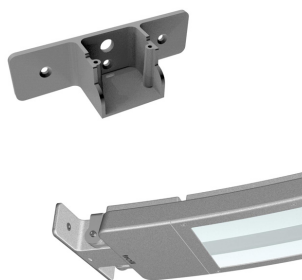

Dimensions

Product dimensions (mm)	260 x 650 x 130
Packing dimensions (mm)	310 x 705 x 155
Net weight (g)	10500
Gross weight (Kg)	11

Scheme

Scheme

luminaire from the TROLL family Wind.

DESCRIPTION

luminaire from the TROLL family Wind setting an advanced and innovative thermal balance system through passive dissipation with stable colour temperature of 4000° K (neutral white) optimised to be used as lighting outdoor areas such as public squares, parks, gardens or outdoor areas of sport buildings. Designed for pole installed or wall mounted. Luminaire body built in die-cast aluminium finished in grey. Luminaire is IP66and IK07. Luminaire built-in an independent lens system for each led with an angle beam of 130° x 45°. Luminaire sets a 81 W LED source with CRI higher than 65 % and a chromatic dispersion lower than 3 SMCD. Fixture has a luminous flux of 5693 Lm, with an efficiency of 70,3 Lm/W and a total consumption of 81 W. The average life for the luminaire is 50000 h (stabilised at a minimum flux of 70 % from the original). Luminaire built-in an auxiliary gear ON/OFF fed at 220-240V; 50/60 Hz.

Item code	7150N/70/221
Product type	OUT
Category	Poles
Family	Wind
Subfamily	Wind
Materials	Luminaire body built in die-cast aluminium.
Optical system	Luminaire built-in an independent lens system for each led.
Installation instructions	Luminaire designed for pole installed or wall mounted.

Photometry

Photometry

Accessories

15/7150/221

End pole (to replace luminaires in poles of Ø60 mm)

Picture

Scheme

15/7151/221

End / Medium pole. (For pole 17/...)

Picture

Scheme

15/7152/221

Wall-mounted version.

Picture

Scheme

15/7153/221