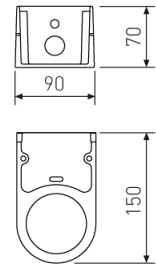

Dimensions

Product dimensions (mm)	260 x 650 x 130
Packing dimensions (mm)	310 x 705 x 155
Net weight (g)	10500
Gross weight (Kg)	11

Scheme

Scheme

luminaire from the TROLL family Wind.

DESCRIPTION

luminaire from the TROLL family Wind setting an advanced and innovative thermal balance system through passive dissipation with stable colour temperature of 4000° K (neutral white) optimised to be used as lighting outdoor areas such as public squares, parks, gardens or outdoor areas of sport buildings. Designed for pole installed or wall mounted. Luminaire body built in die-cast aluminium finished in grey. Luminaire is IP66and IK07. Luminaire built-in an independent lens system for each led with an angle beam of 130° x 45°. Luminaire sets a 81 W LED source with CRI higher than 65 % and a chromatic dispersion lower than 3 SMCD. Fixture has a luminous flux of 5693 Lm, with an efficiency of 70,3 Lm/W and a total consumption of 81 W. The average life for the luminaire is 50000 h (stabilised at a minimum flux of 70 % from the original). Luminaire built-in an auxiliary gear ON/OFF fed at 220-240V; 50/60 Hz.

Photometry

Photometry

Accessories

15/7150/221

End pole (to replace luminaires in poles of Ø60 mm)

Picture

Scheme

15/7151/221

End / Medium pole. (For pole 17/...)

Picture

Scheme

15/7152/221

Wall-mounted version.

Picture

Scheme

15/7153/221

End pole (to replace luminaries in poles)

Picture

Scheme

17/7154/221	h=4m 0 90
17/7154/87	h=4m 0 90
17/7156/221	h=6m 0 102
17/7156/87	h=6m 0 102
17/7158/221	h=8m 0 102
17/7158/87	h=8m 0 102