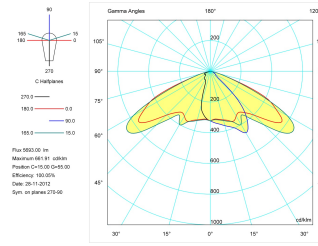

Photometry

Accessories

15/7150/221

End pole (to replace luminaires in poles of Ø60 mm)

Picture