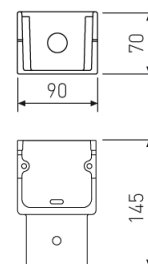

Dimensions

Product dimensions (mm)	260 x 650 x 130
Packing dimensions (mm)	310 x 705 x 155
Net weight (g)	10500
Gross weight (Kg)	11

Scheme

Scheme

luminaire from the TROLL family Wind.

DESCRIPTION

luminaire from the TROLL family Wind setting an advanced and innovative thermal balance system through passive dissipation with stable colour temperature of 4000° K (neutral white) optimised to be used as lighting outdoor areas such as public squares, parks, gardens or outdoor areas of sport buildings. Designed for pole installed or wall mounted. Luminaire body built in die-cast aluminium finished in grey. Luminaire is IP66and IK07. Luminaire built-in an independent lens system for each led with an angle beam of 130° x 45°. Luminaire sets a 81 W LED source with CRI higher than 65 % and a chromatic dispersion lower than 3 SMCD. Fixture has a luminous flux of 5693 Lm, with an efficiency of 70,3 Lm/W and a total consumption of 81 W. The average life for the luminaire is 50000 h (stabilised at a minimum flux of 70 % from the original). Luminaire built-in an auxiliary gear ON/OFF fed at 220-240V; 50/60 Hz.

Photometry

Photometry

Accessories

15/7150/221

End pole (to replace luminaires in poles of Ø60 mm)

Picture

Scheme

15/7151/221

End / Medium pole. (For pole 17/...)

Picture

Scheme

15/7152/221

Wall-mounted version.

Picture

Scheme

15/7153/221

End pole (to replace luminaries in poles)

Picture

Scheme

17/7154/221	h=4m 0 90
17/7154/87	h=4m 0 90
17/7156/221	h=6m 0 102
17/7156/87	h=6m 0 102
17/7158/221	h=8m 0 102
17/7158/87	h=8m 0 102