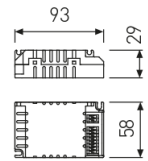

Dimensions

Scheme

Scheme

Product

Control gear

Dali controller allows control of linear LED luminaires supplied 24V DC.

Item code	71/LDRD2412504
Product type	CONTROL
Category	Control gear
Family	DALI
Subfamily	AuxiliarP