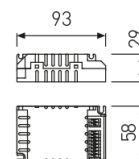

Dimensions

Scheme

Scheme

Product

Control gear

Dali controller allows control of linear LED luminaires supplied 24V DC.

Item code	71/LDRD2412504
Product type	CONTROL
Category	Control gear
Family	DALI
Subfamily	AuxiliarP