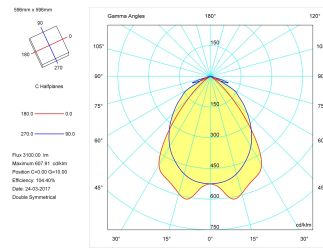

Photometry

Accessories

11T5

Ceiling adaptor. 4 units included.

Picture