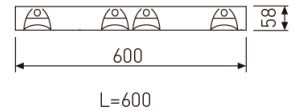

Dimensions

Product dimensions (mm)	596 x 596 x 57
Packing dimensions (mm)	610 x 610 x 80
Net weight (g)	3600
Gross weight (Kg)	4

Scheme

Scheme

Low profile luminaire for versatile installation on ceilings from the TROLL family Polivalentes LED.

Item code	731L/4883DDPU/33
Product type	IN
Category	Recessed Luminaires
Family	Ledlouver
Subfamily	Led Louver
Materials	Luminaire body made from stainless steel sheet.
Optical system	Luminaire built-in a flat lamellas louver made of high purity aluminium.
Installation instructions	Luminaire designed for ceiling recessed installation.
Pictograms	

Product

Real power (W)	44
Real luminous flux (Lm)	3100
U.G.R. (%)	< 19
Luminous efficiency (Lm/W)	76,4
Beam angle (°)	72
Life time (h)	60000
IP	20
Electrical class insulation	Class 1
Operating temperature	from -20° C to 35° C
Electrical feeding	220..240V, 50/60Hz
Colour	White
Energy efficiency class	A
Diffuser	UGR<19