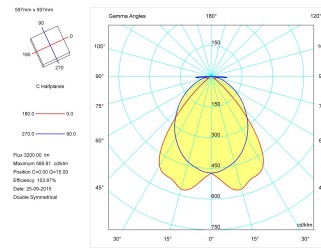

#### Product

Real power (W)	44
Real luminous flux (Lm)	3200
Luminous efficiency (Lm/W)	76,4
Beam angle (°)	72
Life time (h)	60000
IP	20
Electrical class insulation	Class 1
Operating temperature	from -20°C to 35°C
Electrical feeding	220..240V, 50/60Hz
Colour	White
Energy efficiency class	A