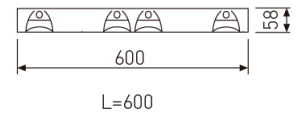

Dimensions

Product dimensions (mm)	596 x 596 x 57
Packing dimensions (mm)	610 x 610 x 80
Net weight (g)	3600
Gross weight (Kg)	4

Scheme

Scheme

Low profile luminaire for versatile installation on ceilings from the TROLL family Polivalentes LED.

Item code	731L/4883DDP/33
Product type	IN
Category	Recessed Luminaires
Family	Ledlouver
Subfamily	Led Louver
Materials	Luminaire body made from stainless steel sheet.
Optical system	Luminaire built-in a flat lamellas louver made of high purity aluminium.
Installation instructions	Luminaire designed for ceiling recessed installation.
Pictograms	  