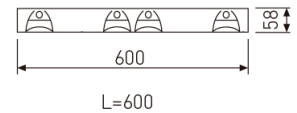

Dimensions

Product dimensions (mm)	596 x 596 x 57
Packing dimensions (mm)	610 x 610 x 80
Net weight (g)	3600
Gross weight (Kg)	4

Scheme

Scheme

Low profile luminaire for versatile installation on ceilings from the TROLL family Perfilería LED.

DESCRIPTION

Low profile luminaire for versatile installation on ceilings from the TROLL family Perfilería LED setting an advanced and innovative thermal balance system through passive dissipation with stable colour temperature of 3000° K (warm white) optimised to be used as general lighting of offices, schools, commercial areas or architectural spaces. Designed for ceiling recessed installation. Luminaire body made from stainless steel sheet finished in white. Luminaire built-in a double parabolic louver made of bright darklight aluminium with an angle beam of 72°. Luminaire sets a 40 W LED source with CRI higher than 85 % and a chromatic dispersion lower than 3 SMCD. Luminaire UGR<19. Fixture has a luminous flux of 3100 Lm, with an efficiency of 76,8 Lm/W and a total consumption of 44 W. The average life for the luminaire is 60000 h (stabilised at a minimum flux of 70 % from the original). Luminaire built-in a DALI electronic control gear fed at 220-240V; 50/60 Hz.

Item code	731L/4883DDU/33
Product type	IN
Category	Recessed Luminaires
Family	Ledlouver
Subfamily	Profile Led
Materials	Luminaire body made from stainless steel sheet.
Optical system	Luminaire built-in a double parabolic louver made of bright darklight aluminium.
Installation instructions	Luminaire designed for ceiling recessed installation.
Pictograms	