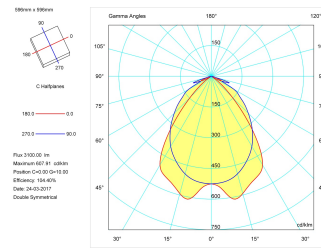

Photometry

Accessories

007/6060

Adapter frame to install visible profile
luminaire to a smooth non-modular. Drill
610x610.

Picture

Scheme