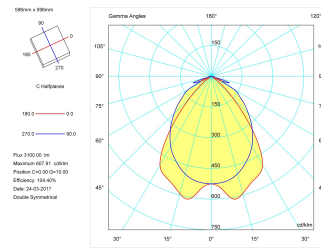

Photometry

Accessories

007/6060

Adapter frame to install visible profile
luminaire to a smooth non-modular. Drill
610x610.

Picture

Scheme