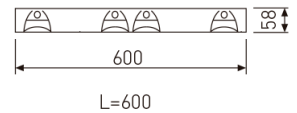

Dimensions

Product dimensions (mm)	596 x 596 x 57
Packing dimensions (mm)	610 x 610 x 80
Net weight (g)	3600
Gross weight (Kg)	4

Scheme

Scheme

Low profile luminaire for versatile installation on ceilings from the TROLL family Perfilería LED.

DESCRIPTION

Low profile luminaire for versatile installation on ceilings from the TROLL family Perfilería LED setting an advanced and innovative thermal balance system through passive dissipation with stable colour temperature of 3000° K (warm white) optimised to be used as general lighting of offices, schools, commercial areas or architectural spaces. Designed for ceiling recessed installation. Luminaire body made from stainless steel sheet finished in white. Luminaire built-in a double parabolic louver made of bright darklight aluminium with an angle beam of 72°. Luminaire sets a 40 W LED source with CRI higher than 85 % and a chromatic dispersion lower than 3 SMCD. Luminaire UGR<19. Fixture has a luminous flux of 3100 Lm, with an efficiency of 76,8 Lm/W and a total consumption of 44 W. The average life for the luminaire is 60000 h (stabilised at a minimum flux of 70 % from the original). Luminaire built-in a DALI electronic control gear fed at 220-240V; 50/60 Hz.

Item code	731L/4883DDU/33
Product type	IN
Category	Recessed luminaires
Family	Ledlouver
Subfamily	Profile Led
Materials	Luminaire body made from stainless steel sheet.
Optical system	Luminaire built-in a double parabolic louver made of bright darklight aluminium.
Installation instructions	Luminaire designed for ceiling recessed installation.
Pictograms	