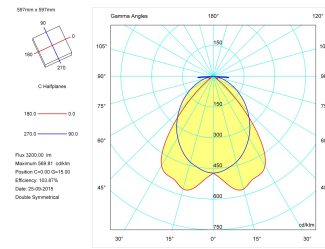

Photometry

Accessories

007/6060

Adapter frame to install visible profile
luminaire to a smooth non-modular. Drill
610x610.

Picture

Scheme