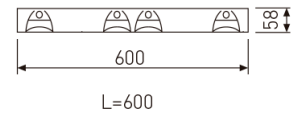

Dimensions

Product dimensions (mm)	596 x 596 x 57
Packing dimensions (mm)	610 x 610 x 80
Net weight (g)	3600
Gross weight (Kg)	4

Scheme

Scheme

Low profile luminaire for versatile installation on ceilings from the TROLL family Perfilería LED.

DESCRIPTION

Low profile luminaire for versatile installation on ceilings from the TROLL family Perfilería LED setting an advanced and innovative thermal balance system through passive dissipation with stable colour temperature of 3000° K (warm white) optimised to be used as general lighting of offices, schools, commercial areas or architectural spaces. Designed for ceiling recessed installation. Luminaire body made from stainless steel sheet finished in white. Luminaire built-in a flat lamellas louver made of high purity aluminium with an angle beam of 72°. Luminaire sets a 40 W LED source with CRI higher than 85 % and a chromatic dispersion lower than 3 SMCD. Fixture has a luminous flux of 3200 Lm, with an efficiency of 76,8 Lm/W and a total consumption of 44 W. The average life for the luminaire is 60000 h (stabilised at a minimum flux of 70 % from the original). Luminaire built-in an auxiliary gear DALI dimmable fed at 220-240V; 50/60 Hz.

Item code	731L/4883DD/33
Product type	IN
Category	Recessed Luminaires
Family	Ledlouver
Subfamily	Profile Led
Materials	Luminaire body made from stainless steel sheet.
Optical system	Luminaire built-in a flat lamellas louver made of high purity aluminium.
Installation instructions	Luminaire designed for ceiling recessed installation.
Pictograms	