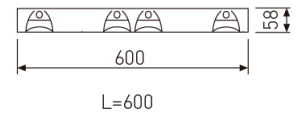

Dimensions

Product dimensions (mm)	596 x 596 x 57
Packing dimensions (mm)	610 x 610 x 80
Net weight (g)	3600
Gross weight (Kg)	4

Scheme

Scheme

Low profile luminaire for versatile installation on ceilings from the TROLL family Perfilería LED.

DESCRIPTION

Low profile luminaire for versatile installation on ceilings from the TROLL family Perfilería LED setting an advanced and innovative thermal balance system through passive dissipation with stable colour temperature of 3000° K (warm white) optimised to be used as general lighting of offices, schools, commercial areas or architectural spaces. Designed for ceiling recessed installation. Luminaire body made from stainless steel sheet finished in white. Luminaire built-in a flat lamellas louver made of high purity aluminium with an angle beam of 72°. Luminaire sets a 40 W LED source with CRI higher than 85 % and a chromatic dispersion lower than 3 SMCD. Fixture has a luminous flux of 3200 Lm, with an efficiency of 76,8 Lm/W and a total consumption of 44 W. The average life for the luminaire is 60000 h (stabilised at a minimum flux of 70 % from the original). Luminaire built-in an auxiliary gear DALI dimmable fed at 220-240V; 50/60 Hz.

Item code	731L/4883DD/33
Product type	IN
Category	Recessed Luminaires
Family	Ledlouver
Subfamily	Profile Led
Materials	Luminaire body made from stainless steel sheet.
Optical system	Luminaire built-in a flat lamellas louver made of high purity aluminium.
Installation instructions	Luminaire designed for ceiling recessed installation.
Pictograms	  