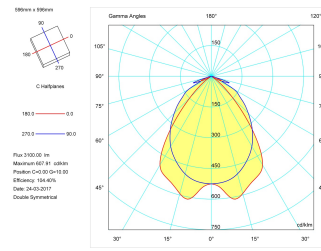

Photometry

Accessories

11T5

Ceiling adaptor. 4 units included.

Picture