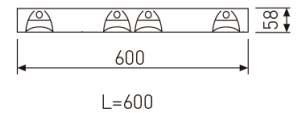

Dimensions

Product dimensions (mm)	596 x 596 x 57
Packing dimensions (mm)	610 x 610 x 80
Net weight (g)	3600
Gross weight (Kg)	4

Scheme

Scheme

Low profile luminaire for versatile installation on ceilings from the TROLL family Polivalentes LED.

Item code	731L/4883DPU/33
Product type	IN
Category	Recessed Luminaires
Family	Ledlouver
Subfamily	Led Louver
Materials	Luminaire body made from stainless steel sheet.
Optical system	Luminaire built-in a double parabolic louver made of bright darklight aluminium.
Installation instructions	Luminaire designed for ceiling recessed installation.
Pictograms	

Product

Real power (W)	44
Real luminous flux (Lm)	3303
U.G.R. (%)	< 19
Luminous efficiency (Lm/W)	76,4
Beam angle (°)	72
Life time (h)	60000
IP	20
Electrical class insulation	Class 1
Operating temperature	from -20° C to 35° C
Electrical feeding	220..240V, 50/60Hz
Colour	White
Energy efficiency class	A
Diffuser	UGR<19