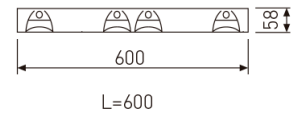

Dimensions

Product dimensions (mm)	596 x 596 x 57
Packing dimensions (mm)	610 x 610 x 80
Net weight (g)	3600
Gross weight (Kg)	4

Scheme

Scheme

Low profile luminaire for versatile installation on ceilings from the TROLL family Polivalentes LED.

Item code	731L/4883DPU/33
Product type	IN
Category	Recessed Luminaires
Family	Ledlouver
Subfamily	Led Louver
Materials	Luminaire body made from stainless steel sheet.
Optical system	Luminaire built-in a double parabolic louver made of bright darklight aluminium.
Installation instructions	Luminaire designed for ceiling recessed installation.
Pictograms	