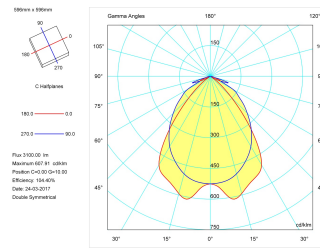

Photometry

Accessories

11T5

Ceiling adaptor. 4 units included.

Picture