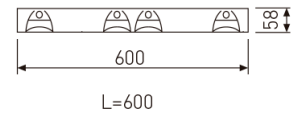

Dimensions

Product dimensions (mm)	596 x 596 x 57
Packing dimensions (mm)	610 x 610 x 80
Net weight (g)	3600
Gross weight (Kg)	4

Scheme

Scheme

Low profile luminaire for versatile installation on ceilings from the TROLL family Polivalentes LED.

Item code	731L/4883DPU/33
Product type	IN
Category	Recessed Luminaires
Family	Ledlouver
Subfamily	Led Louver
Materials	Luminaire body made from stainless steel sheet.
Optical system	Luminaire built-in a double parabolic louver made of bright darklight aluminium.
Installation instructions	Luminaire designed for ceiling recessed installation.
Pictograms	