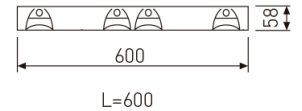

Dimensions

Product dimensions (mm)	596 x 596 x 57
Packing dimensions (mm)	610 x 610 x 80
Net weight (g)	3600
Gross weight (Kg)	4

Scheme

Scheme

Low profile luminaire for versatile installation on ceilings from the TROLL family Polivalentes LED.

Item code	731L/4883DPU/33
Product type	IN
Category	Recessed Luminaires
Family	Ledlouver
Subfamily	Led Louver
Materials	Luminaire body made from stainless steel sheet.
Optical system	Luminaire built-in a double parabolic louver made of bright darklight aluminium.
Installation instructions	Luminaire designed for ceiling recessed installation.
Pictograms	

Product

Real power (W)	44
Real luminous flux (Lm)	3303
U.G.R. (%)	< 19
Luminous efficiency (Lm/W)	76,4
Beam angle (°)	72
Life time (h)	60000
IP	20
Electrical class insulation	Class 1
Operating temperature	from -20° C to 35° C
Electrical feeding	220..240V, 50/60Hz
Colour	White
Energy efficiency class	A
Diffuser	UGR<19