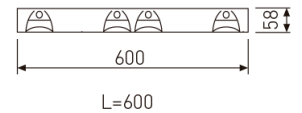

Dimensions

Product dimensions (mm)	596 x 596 x 57
Packing dimensions (mm)	610 x 610 x 80
Net weight (g)	3600
Gross weight (Kg)	4

Scheme

Scheme

Low profile luminaire for versatile installation on ceilings from the TROLL family Polivalentes LED.

Item code	731L/4883DP/33
Product type	IN
Category	Recessed Luminaires
Family	Ledlouver
Subfamily	Led Louver
Materials	Luminaire body made from stainless steel sheet.
Optical system	Luminaire built-in a flat lamellas louver made of high purity aluminium.
Installation instructions	Luminaire designed for ceiling recessed installation.
Pictograms	