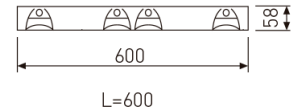

Dimensions

Product dimensions (mm)	596 x 596 x 57
Packing dimensions (mm)	610 x 610 x 80
Net weight (g)	3600
Gross weight (Kg)	4

Scheme

Scheme

Low profile luminaire for versatile installation on ceilings from the TROLL family Polivalentes LED.

Item code	731L/4883DP/33
Product type	IN
Category	Recessed Luminaires
Family	Ledlouver
Subfamily	Led Louver
Materials	Luminaire body made from stainless steel sheet.
Optical system	Luminaire built-in a flat lamellas louver made of high purity aluminium.
Installation instructions	Luminaire designed for ceiling recessed installation.
Pictograms	