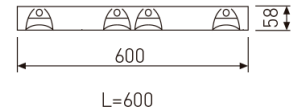

Low profile luminaire for versatile installation on ceilings from the TROLL family Polivalentes LED.

DESCRIPTION

Low profile luminaire for versatile installation on ceilings from the TROLL family Polivalentes LED setting an advanced and innovative thermal balance system through passive dissipation with stable colour temperature of 3000° K (warm white) optimised to be used as general lighting of offices, schools, commercial areas or architectural spaces. Designed for ceiling recessed installation. Luminaire body made from stainless steel sheet finished in white. Luminaire built-in a flat lamellas louver made of high purity aluminium with an angle beam of 72°. Luminaire sets a 40 W LED source with CRI higher than 85 % and a chromatic dispersion lower than 3 SMCD. Fixture has a luminous flux of 3200 Lm, with an efficiency of 76,4 Lm/W and a total consumption of 44 W. The average life for the luminaire is 60000 h (stabilised at a minimum flux of 70 % from the original). Luminaire built-in an auxiliary gear DALI dimmable fed at 220-240V; 50/60 Hz.

Item code	731L/4883DP/33
Product type	IN
Category	Recessed Luminaires
Family	Ledlouver
Subfamily	Led Louver
Materials	Luminaire body made from stainless steel sheet.
Optical system	Luminaire built-in a flat lamellas louver made of high purity aluminium.
Installation instructions	Luminaire designed for ceiling recessed installation.
Pictograms	

Product

Real power (W)	44
Real luminous flux (Lm)	3200
Luminous efficiency (Lm/W)	76,4
Beam angle (°)	72
Life time (h)	60000
IP	20
Electrical class insulation	Class 1
Operating temperature	from -20°C to 35°C
Electrical feeding	220..240V, 50/60Hz
Colour	White
Energy efficiency class	A

Control gear

Control gear included	Yes
Control gear	1-10V Dimmable Electronic Control Gear
Factor de potencia	0,98

Light source

Light source included	Yes
Light source	Led
Nominal power (W)	36
Nominal luminous flux (Lm)	5088
Colour temperature (K)	3000
Colour consistency (SDCM)	3
CRI	80

Photometry