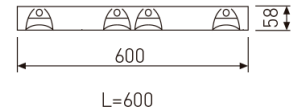

Dimensions

Product dimensions (mm)	596 x 596 x 57
Packing dimensions (mm)	610 x 610 x 80
Net weight (g)	3600
Gross weight (Kg)	4

Scheme

Scheme

Low profile luminaire for versatile installation on ceilings from the TROLL family Polivalentes LED.

Item code	731L/4883DP/33
Product type	IN
Category	Recessed Luminaires
Family	Ledlouver
Subfamily	Led Louver
Materials	Luminaire body made from stainless steel sheet.
Optical system	Luminaire built-in a flat lamellas louver made of high purity aluminium.
Installation instructions	Luminaire designed for ceiling recessed installation.
Pictograms	