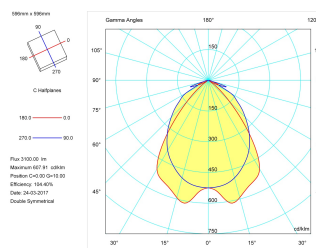

Photometry

Accessories

007/6060

Adapter frame to install visible profile luminaire to a smooth non-modular. Drill 610x610.

Picture

Scheme