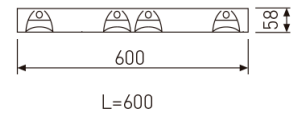

Dimensions

Product dimensions (mm)	596 x 596 x 57
Packing dimensions (mm)	610 x 610 x 80
Net weight (g)	3600
Gross weight (Kg)	4

Scheme

Scheme

Low profile luminaire for versatile installation on ceilings from the TROLL family Perfilería LED.

DESCRIPTION

Low profile luminaire for versatile installation on ceilings from the TROLL family Perfilería LED setting an advanced and innovative thermal balance system through passive dissipation with stable colour temperature of 3000° K (warm white) optimised to be used as general lighting of offices, schools, commercial areas or architectural spaces. Designed for ceiling recessed installation. Luminaire body made from stainless steel sheet finished in white. Luminaire built-in a double parabolic louver made of bright darklight aluminium with an angle beam of 72°. Luminaire sets a 40 W LED source with CRI higher than 85 % and a chromatic dispersion lower than 3 SMCD. Luminaire UGR<19. Fixture has a luminous flux of 3303 Lm, with an efficiency of 76,8 Lm/W and a total consumption of 44 W. The average life for the luminaire is 60000 h (stabilised at a minimum flux of 70 % from the original). Luminaire built-in an auxiliary gear Dimmable 1-10V fed at 220-240V; 50/60 Hz.

Item code	731L/4883DU/33
Product type	IN
Category	Recessed Luminaires
Family	Ledlouver
Subfamily	Profile Led
Materials	Luminaire body made from stainless steel sheet.
Optical system	Luminaire built-in a double parabolic louver made of bright darklight aluminium.
Installation instructions	Luminaire designed for ceiling recessed installation.
Pictograms	