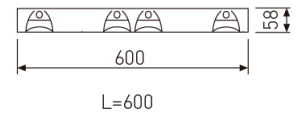

Dimensions

Product dimensions (mm)	596 x 596 x 57
Packing dimensions (mm)	610 x 610 x 80
Net weight (g)	3600
Gross weight (Kg)	4

Scheme

Scheme

Low profile luminaire for versatile installation on ceilings from the TROLL family Perfilería LED.

DESCRIPTION

Low profile luminaire for versatile installation on ceilings from the TROLL family Perfilería LED setting an advanced and innovative thermal balance system through passive dissipation with stable colour temperature of 3000° K (warm white) optimised to be used as general lighting of offices, schools, commercial areas or architectural spaces. Designed for ceiling recessed installation. Luminaire body made from stainless steel sheet finished in white. Luminaire built-in a double parabolic louver made of bright darklight aluminium with an angle beam of 72°. Luminaire sets a 40 W LED source with CRI higher than 85 % and a chromatic dispersion lower than 3 SMCD. Luminaire UGR<19. Fixture has a luminous flux of 3303 Lm, with an efficiency of 76,8 Lm/W and a total consumption of 44 W. The average life for the luminaire is 60000 h (stabilised at a minimum flux of 70 % from the original). Luminaire built-in an auxiliary gear Dimmable 1-10V fed at 220-240V; 50/60 Hz.

Item code	731L/4883DU/33
Product type	IN
Category	Recessed luminaires
Family	Ledlouver
Subfamily	Profile Led
Materials	Luminaire body made from stainless steel sheet.
Optical system	Luminaire built-in a double parabolic louver made of bright darklight aluminium.
Installation instructions	Luminaire designed for ceiling recessed installation.
Pictograms	