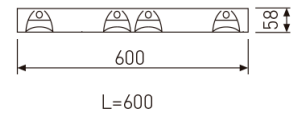

Dimensions

Product dimensions (mm)	596 x 596 x 57
Packing dimensions (mm)	610 x 610 x 80
Net weight (g)	3600
Gross weight (Kg)	4

Scheme

Scheme

Low profile luminaire for versatile installation on ceilings from the TROLL family Perfilería LED.

DESCRIPTION

Low profile luminaire for versatile installation on ceilings from the TROLL family Perfilería LED setting an advanced and innovative thermal balance system through passive dissipation with stable colour temperature of 3000° K (warm white) optimised to be used as general lighting of offices, schools, commercial areas or architectural spaces. Designed for ceiling recessed installation. Luminaire body made from stainless steel sheet finished in white. Luminaire built-in a double parabolic louver made of bright darklight aluminium with an angle beam of 72°. Luminaire sets a 40 W LED source with CRI higher than 85 % and a chromatic dispersion lower than 3 SMCD. Luminaire UGR<19. Fixture has a luminous flux of 3303 Lm, with an efficiency of 76,8 Lm/W and a total consumption of 44 W. The average life for the luminaire is 60000 h (stabilised at a minimum flux of 70 % from the original). Luminaire built-in an auxiliary gear Dimmable 1-10V fed at 220-240V; 50/60 Hz.

Item code	731L/4883DU/33
Product type	IN
Category	Recessed luminaires
Family	Ledlouver
Subfamily	Profile Led
Materials	Luminaire body made from stainless steel sheet.
Optical system	Luminaire built-in a double parabolic louver made of bright darklight aluminium.
Installation instructions	Luminaire designed for ceiling recessed installation.
Pictograms	

Product

Real power (W)	44
Real luminous flux (Lm)	3303
U.G.R. (%)	< 19
Luminous efficiency (Lm/W)	76,8
Beam angle (°)	72
Life time (h)	60000
IP	20
Electrical class insulation	Class 1
Operating temperature	from -20° C to 35° C
Electrical feeding	220..240V, 50/60Hz
Colour	White
Energy efficiency class	A
Diffuser	UGR<19