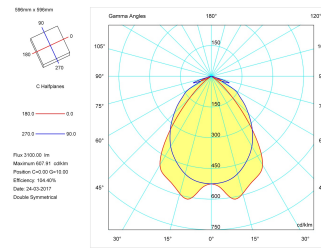

Photometry

Accessories

007/6060

Adapter frame to install visible profile luminaire to a smooth non-modular. Drill 610x610.

Picture

Scheme