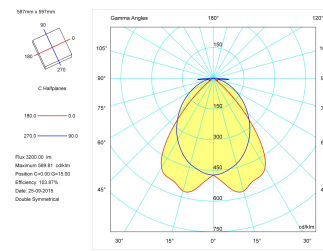

Photometry

Accessories

007/6060

**Adapter frame to install visible profile
luminaire to a smooth non-modular. Drill
610x610.**

Picture

Scheme