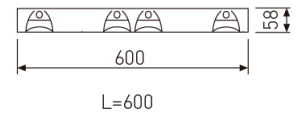

Dimensions

Product dimensions (mm)	596 x 596 x 57
Packing dimensions (mm)	610 x 610 x 80
Net weight (g)	3600
Gross weight (Kg)	4

Scheme

Scheme

Low profile luminaire for versatile installation on ceilings from the TROLL family Perfilería LED.

DESCRIPTION

Low profile luminaire for versatile installation on ceilings from the TROLL family Perfilería LED setting an advanced and innovative thermal balance system through passive dissipation with stable colour temperature of 3000° K (warm white) optimised to be used as general lighting of offices, schools, commercial areas or architectural spaces. Designed for ceiling recessed installation. Luminaire body made from stainless steel sheet finished in white. Luminaire built-in a flat lamellas louver made of high purity aluminium with an angle beam of 72°. Luminaire sets a 40 W LED source with CRI higher than 85 % and a chromatic dispersion lower than 3 SMCD. Fixture has a luminous flux of 3200 Lm, with an efficiency of 76,8 Lm/W and a total consumption of 44 W. The average life for the luminaire is 60000 h (stabilised at a minimum flux of 70 % from the original). Luminaire built-in an auxiliary gear Dimmable 1-10V fed at 220-240V; 50/60 Hz.

Item code	731L/4883D/33
Product type	IN
Category	Recessed Luminaires
Family	Ledlouver
Subfamily	Profile Led
Materials	Luminaire body made from stainless steel sheet.
Optical system	Luminaire built-in a flat lamellas louver made of high purity aluminium.
Installation instructions	Luminaire designed for ceiling recessed installation.
Pictograms	  