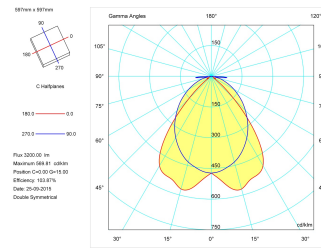

Photometry

Accessories

007/6060

Adapter frame to install visible profile luminaire to a smooth non-modular. Drill 610x610.

Picture

Scheme