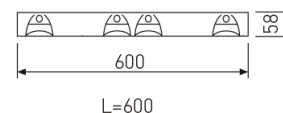

Dimensions

Product dimensions (mm)	596 x 596 x 57
Packing dimensions (mm)	610 x 610 x 80
Net weight (g)	3600
Gross weight (Kg)	4

Scheme

Scheme

Low profile luminaire for versatile installation on ceilings from the TROLL family Perfilería LED.

DESCRIPTION

Low profile luminaire for versatile installation on ceilings from the TROLL family Perfilería LED setting an advanced and innovative thermal balance system through passive dissipation with stable colour temperature of 3000° K (warm white) optimised to be used as general lighting of offices, schools, commercial areas or architectural spaces. Designed for ceiling recessed installation. Luminaire body made from stainless steel sheet finished in white. Luminaire built-in a flat lamellas louver made of high purity aluminium with an angle beam of 72°. Luminaire sets a 40 W LED source with CRI higher than 85 % and a chromatic dispersion lower than 3 SMCD. Fixture has a luminous flux of 3200 Lm, with an efficiency of 76,8 Lm/W and a total consumption of 44 W. The average life for the luminaire is 60000 h (stabilised at a minimum flux of 70 % from the original). Luminaire built-in an auxiliary gear Dimmable 1-10V fed at 220-240V; 50/60 Hz.

Item code	731L/4883D/33
Product type	IN
Category	Recessed Luminaires
Family	Ledlouver
Subfamily	Profile Led
Materials	Luminaire body made from stainless steel sheet.
Optical system	Luminaire built-in a flat lamellas louver made of high purity aluminium.
Installation instructions	Luminaire designed for ceiling recessed installation.
Pictograms	