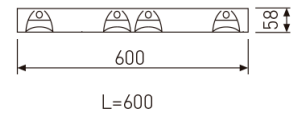

Low profile luminaire for versatile installation on ceilings from the TROLL family Perfilería LED.

DESCRIPTION

Low profile luminaire for versatile installation on ceilings from the TROLL family Perfilería LED setting an advanced and innovative thermal balance system through passive dissipation with stable colour temperature of 3000° K (warm white) optimised to be used as general lighting of offices, schools, commercial areas or architectural spaces. Designed for ceiling recessed installation. Luminaire body made from stainless steel sheet finished in white. Luminaire built-in a flat lamellas louver made of high purity aluminium with an angle beam of 72°. Luminaire sets a 40 W LED source with CRI higher than 85 % and a chromatic dispersion lower than 3 SMCD. Fixture has a luminous flux of 3200 Lm, with an efficiency of 76,8 Lm/W and a total consumption of 44 W. The average life for the luminaire is 60000 h (stabilised at a minimum flux of 70 % from the original). Luminaire built-in an auxiliary gear Dimmable 1-10V fed at 220-240V; 50/60 Hz.

Item code	731L/4883D/33
Product type	IN
Category	Recessed Luminaires
Family	Ledlouver
Subfamily	Profile Led
Materials	Luminaire body made from stainless steel sheet.
Optical system	Luminaire built-in a flat lamellas louver made of high purity aluminium.
Installation instructions	Luminaire designed for ceiling recessed installation.
Pictograms	

Product

Real power (W)	44
Real luminous flux (Lm)	3200
Luminous efficiency (Lm/W)	76,8
Beam angle (°)	72
Life time (h)	60000
IP	20
Electrical class insulation	Class 1
Operating temperature	from -20°C to 35°C
Electrical feeding	220..240V, 50/60Hz
Colour	White
Energy efficiency class	A

Control gear

Control gear included	Yes
Control gear	1-10V Dimmable Electronic Control Gear
Factor de potencia	0,98

Light source

Light source included	Yes
Light source	Led
Nominal power (W)	36
Nominal luminous flux (Lm)	5088
Colour temperature (K)	3000
Colour consistency (SDCM)	3
CRI	80

Photometry