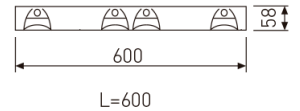

Dimensions

Product dimensions (mm)	596 x 596 x 57
Packing dimensions (mm)	610 x 610 x 80
Net weight (g)	3600
Gross weight (Kg)	4

Scheme

Scheme

Low profile luminaire for versatile installation on ceilings from the TROLL family Polivalentes LED.

Item code	731L/4883PU/33
Product type	IN
Category	Recessed Luminaires
Family	Ledlouver
Subfamily	Led Louver
Materials	Luminaire body made from stainless steel sheet.
Optical system	Luminaire built-in a double parabolic louver made of bright darklight aluminium.
Installation instructions	Luminaire designed for ceiling recessed installation.
Pictograms	

Product

Real power (W)	44
Real luminous flux (Lm)	3303
U.G.R. (%)	< 19
Luminous efficiency (Lm/W)	76,4
Beam angle (°)	72
Life time (h)	60000
IP	20
Electrical class insulation	Class 1
Operating temperature	from -20° C to 35° C
Electrical feeding	220..240V, 50/60Hz
Colour	White
Energy efficiency class	A
Diffuser	UGR<19