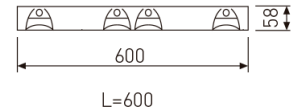

Dimensions	
Product dimensions (mm)	596 x 596 x 57
Packing dimensions (mm)	610 x 610 x 80
Net weight (g)	3600
Gross weight (Kg)	4

Scheme	
Scheme	

Item code	731L/4883P/33
Product type	IN
Category	Recessed Luminaires
Family	Ledlouver
Subfamily	Led Louver
Materials	Luminaire body made from stainless steel sheet.
Optical system	Luminaire built-in a double parabolic louver made of bright darklight aluminium.
Installation instructions	Luminaire designed for ceiling recessed installation.
Pictograms	  