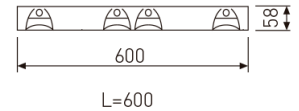

Dimensions

Product dimensions (mm)	596 x 596 x 57
Packing dimensions (mm)	610 x 610 x 80
Net weight (g)	3600
Gross weight (Kg)	4

Scheme

Scheme

Low profile luminaire for versatile installation on ceilings from the TROLL family Polivalentes LED.

Item code	731L/4883P/33
Product type	IN
Category	Recessed Luminaires
Family	Ledlouver
Subfamily	Led Louver
Materials	Luminaire body made from stainless steel sheet.
Optical system	Luminaire built-in a double parabolic louver made of bright darklight aluminium.
Installation instructions	Luminaire designed for ceiling recessed installation.
Pictograms	  