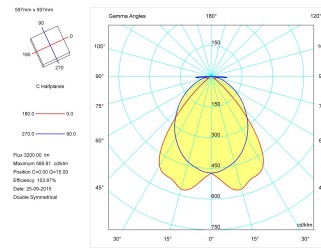

Photometry

Accessories

11T5

Ceiling adaptor. 4 units included.

Picture