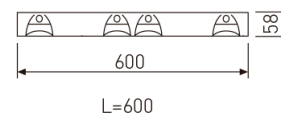

Dimensions

Product dimensions (mm)	596 x 596 x 57
Packing dimensions (mm)	610 x 610 x 80
Net weight (g)	3600
Gross weight (Kg)	4

Scheme

Scheme

Low profile luminaire for versatile installation on ceilings from the TROLL family Perfilería LED.

DESCRIPTION

Low profile luminaire for versatile installation on ceilings from the TROLL family Perfilería LED setting an advanced and innovative thermal balance system through passive dissipation with stable colour temperature of 3000° K (warm white) optimised to be used as general lighting of offices, schools, commercial areas or architectural spaces. Designed for ceiling recessed installation. Luminaire body made from stainless steel sheet finished in white. Luminaire built-in a double parabolic louver made of bright darklight aluminium with an angle beam of 72°. Luminaire sets a 40 W LED source with CRI higher than 85 % and a chromatic dispersion lower than 3 SMCD. Luminaire UGR<19. Fixture has a luminous flux of 3303 Lm, with an efficiency of 76,8 Lm/W and a total consumption of 44 W. The average life for the luminaire is 60000 h (stabilised at a minimum flux of 70 % from the original). Luminaire built-in an auxiliary gear ON/OFF dimmable fed at 220-240V; 50/60 Hz.

Item code	731L/4883U/33
Product type	IN
Category	Recessed Luminaires
Family	Ledlouver
Subfamily	Profile Led
Materials	Luminaire body made from stainless steel sheet.
Optical system	Luminaire built-in a double parabolic louver made of bright darklight aluminium.
Installation instructions	Luminaire designed for ceiling recessed installation.
Pictograms	

Product

Real power (W)	44
Real luminous flux (Lm)	3303
U.G.R. (%)	< 19
Luminous efficiency (Lm/W)	76,8
Beam angle (°)	72
Life time (h)	60000
IP	20
Electrical class insulation	Class 1
Operating temperature	from -20° C to 35° C
Electrical feeding	220..240V, 50/60Hz
Colour	White
Energy efficiency class	A
Diffuser	UGR<19