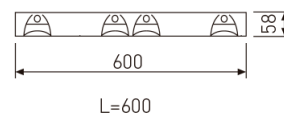

Dimensions

Product dimensions (mm)	596 x 596 x 57
Packing dimensions (mm)	610 x 610 x 80
Net weight (g)	3600
Gross weight (Kg)	4

Scheme

Scheme

Low profile luminaire for versatile installation on ceilings from the TROLL family Perfilería LED.

DESCRIPTION

Low profile luminaire for versatile installation on ceilings from the TROLL family Perfilería LED setting an advanced and innovative thermal balance system through passive dissipation with stable colour temperature of 3000° K (warm white) optimised to be used as general lighting of offices, schools, commercial areas or architectural spaces. Designed for ceiling recessed installation. Luminaire body made from stainless steel sheet finished in white. Luminaire built-in a double parabolic louver made of bright darklight aluminium with an angle beam of 72°. Luminaire sets a 40 W LED source with CRI higher than 85 % and a chromatic dispersion lower than 3 SMCD. Luminaire UGR<19. Fixture has a luminous flux of 3303 Lm, with an efficiency of 76,8 Lm/W and a total consumption of 44 W. The average life for the luminaire is 60000 h (stabilised at a minimum flux of 70 % from the original). Luminaire built-in an auxiliary gear ON/OFF dimmable fed at 220-240V; 50/60 Hz.

Item code	731L/4883U/33
Product type	IN
Category	Recessed Luminaires
Family	Ledlouver
Subfamily	Profile Led
Materials	Luminaire body made from stainless steel sheet.
Optical system	Luminaire built-in a double parabolic louver made of bright darklight aluminium.
Installation instructions	Luminaire designed for ceiling recessed installation.
Pictograms	

Product

Real power (W)	44
Real luminous flux (Lm)	3303
U.G.R. (%)	< 19
Luminous efficiency (Lm/W)	76,8
Beam angle (°)	72
Life time (h)	60000
IP	20
Electrical class insulation	Class 1
Operating temperature	from -20° C to 35° C
Electrical feeding	220..240V, 50/60Hz
Colour	White
Energy efficiency class	A
Diffuser	UGR<19