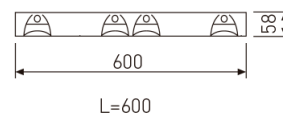

Low profile luminaire for versatile installation on ceilings from the TROLL family Perfilería LED.

DESCRIPTION

Low profile luminaire for versatile installation on ceilings from the TROLL family Perfilería LED setting an advanced and innovative thermal balance system through passive dissipation with stable colour temperature of 3000° K (warm white) optimised to be used as general lighting of offices, schools, commercial areas or architectural spaces. Designed for ceiling recessed installation. Luminaire body made from stainless steel sheet finished in white. Luminaire built-in a double parabolic louver made of bright darklight aluminium with an angle beam of 72°. Luminaire sets a 40 W LED source with CRI higher than 85 % and a chromatic dispersion lower than 3 SMCD. Luminaire UGR<19. Fixture has a luminous flux of 3303 Lm, with an efficiency of 76,8 Lm/W and a total consumption of 44 W. The average life for the luminaire is 60000 h (stabilised at a minimum flux of 70 % from the original). Luminaire built-in an auxiliary gear ON/OFF dimmable fed at 220-240V; 50/60 Hz.

Item code	731L/4883U/33
Product type	IN
Category	Recessed Luminaires
Family	Ledlouver
Subfamily	Profile Led
Materials	Luminaire body made from stainless steel sheet.
Optical system	Luminaire built-in a double parabolic louver made of bright darklight aluminium.
Installation instructions	Luminaire designed for ceiling recessed installation.
Pictograms	

Product

Real power (W)	44
Real luminous flux (Lm)	3303
U.G.R. (%)	< 19
Luminous efficiency (Lm/W)	76,8
Beam angle (°)	72
Life time (h)	60000
IP	20
Electrical class insulation	Class 1
Operating temperature	from -20° C to 35° C
Electrical feeding	220..240V, 50/60Hz
Colour	White
Energy efficiency class	A
Diffuser	UGR<19

Control gear

Control gear included	Yes
Control gear	Electronic Control Gear
Factor de potencia	0,98

Light source

Light source included	Yes
Light source	Led
Nominal power (W)	36
Nominal luminous flux (Lm)	5088
Colour temperature (K)	3000
Colour consistency (SDCM)	3
CRI	80

Photometry