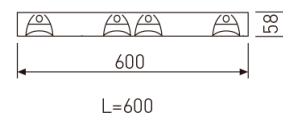

Dimensions

Product dimensions (mm)	596 x 596 x 57
Packing dimensions (mm)	610 x 610 x 80
Net weight (g)	3600
Gross weight (Kg)	4

Scheme

Scheme

Low profile luminaire for versatile installation on ceilings from the TROLL family Perfilería LED.

DESCRIPTION

Low profile luminaire for versatile installation on ceilings from the TROLL family Perfilería LED setting an advanced and innovative thermal balance system through passive dissipation with stable colour temperature of 3000° K (warm white) optimised to be used as general lighting of offices, schools, commercial areas or architectural spaces. Designed for ceiling recessed installation. Luminaire body made from stainless steel sheet finished in white. Luminaire built-in a double parabolic louver made of bright darklight aluminium with an angle beam of 72°. Luminaire sets a 40 W LED source with CRI higher than 85 % and a chromatic dispersion lower than 3 SMCD. Luminaire UGR<19. Fixture has a luminous flux of 3303 Lm, with an efficiency of 76,8 Lm/W and a total consumption of 44 W. The average life for the luminaire is 60000 h (stabilised at a minimum flux of 70 % from the original). Luminaire built-in an auxiliary gear ON/OFF dimmable fed at 220-240V; 50/60 Hz.

Item code	731L/4883U/33
Product type	IN
Category	Recessed Luminaires
Family	Ledlouver
Subfamily	Profile Led
Materials	Luminaire body made from stainless steel sheet.
Optical system	Luminaire built-in a double parabolic louver made of bright darklight aluminium.
Installation instructions	Luminaire designed for ceiling recessed installation.
Pictograms	

Product

Real power (W)	44
Real luminous flux (Lm)	3303
U.G.R. (%)	< 19
Luminous efficiency (Lm/W)	76,8
Beam angle (°)	72
Life time (h)	60000
IP	20
Electrical class insulation	Class 1
Operating temperature	from -20° C to 35° C
Electrical feeding	220..240V, 50/60Hz
Colour	White
Energy efficiency class	A
Diffuser	UGR<19