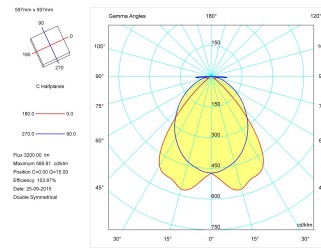

---

**Product**

---

Real power (W)	44
Real luminous flux (Lm)	3200
Luminous efficiency (Lm/W)	76,8
Beam angle (°)	72
Life time (h)	60000
IP	20
Electrical class insulation	Class 1
Operating temperature	from -20°C to 35°C
Electrical feeding	220..240V, 50/60Hz
Colour	White
Energy efficiency class	A

---

Light source included	Yes
Light source	Led
Nominal power (W)	36
Nominal luminous flux (Lm)	5088
Colour temperature (K)	3000
Colour consistency (SDCM)	3
CRI	80

---

---

**Photometry**

---

Photometry

Accessories