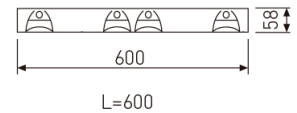

Dimensions

Product dimensions (mm)	596 x 596 x 57
Packing dimensions (mm)	610 x 610 x 80
Net weight (g)	3600
Gross weight (Kg)	4

Scheme

Scheme

Low profile luminaire for versatile installation on ceilings from the TROLL family Perfilería LED.

DESCRIPTION

Low profile luminaire for versatile installation on ceilings from the TROLL family Perfilería LED setting an advanced and innovative thermal balance system through passive dissipation with stable colour temperature of 3000° K (warm white) optimised to be used as general lighting of offices, schools, commercial areas or architectural spaces. Designed for ceiling recessed installation. Luminaire body made from stainless steel sheet finished in white. Luminaire built-in a flat lamellas louver made of high purity aluminium with an angle beam of 72°. Luminaire sets a 40 W LED source with CRI higher than 85 % and a chromatic dispersion lower than 3 SMCD. Fixture has a luminous flux of 3200 Lm, with an efficiency of 76,8 Lm/W and a total consumption of 44 W. The average life for the luminaire is 60000 h (stabilised at a minimum flux of 70 % from the original). Luminaire built-in an auxiliary gear ON/OFF fed at 220-240V; 50/60 Hz.

Item code	731L/4883/33
Product type	IN
Category	Recessed Luminaires
Family	Ledlouver
Subfamily	Profile Led
Materials	Luminaire body made from stainless steel sheet.
Optical system	Luminaire built-in a flat lamellas louver made of high purity aluminium.
Installation instructions	Luminaire designed for ceiling recessed installation.
Pictograms	  