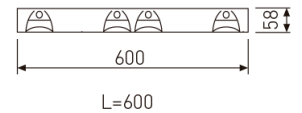

Low profile luminaire for versatile installation on ceilings from the TROLL family Perfilería LED.

DESCRIPTION

Low profile luminaire for versatile installation on ceilings from the TROLL family Perfilería LED setting an advanced and innovative thermal balance system through passive dissipation with stable colour temperature of 3000° K (warm white) optimised to be used as general lighting of offices, schools, commercial areas or architectural spaces. Designed for ceiling recessed installation. Luminaire body made from stainless steel sheet finished in white. Luminaire built-in a flat lamellas louver made of high purity aluminium with an angle beam of 72°. Luminaire sets a 40 W LED source with CRI higher than 85 % and a chromatic dispersion lower than 3 SMCD. Fixture has a luminous flux of 3200 Lm, with an efficiency of 76,8 Lm/W and a total consumption of 44 W. The average life for the luminaire is 60000 h (stabilised at a minimum flux of 70 % from the original). Luminaire built-in an auxiliary gear ON/OFF fed at 220-240V; 50/60 Hz.

Item code	731L/4883/33
Product type	IN
Category	Recessed Luminaires
Family	Ledlouver
Subfamily	Profile Led
Materials	Luminaire body made from stainless steel sheet.
Optical system	Luminaire built-in a flat lamellas louver made of high purity aluminium.
Installation instructions	Luminaire designed for ceiling recessed installation.
Pictograms	

Product

Real power (W)	44
Real luminous flux (Lm)	3200
Luminous efficiency (Lm/W)	76,8
Beam angle (°)	72
Life time (h)	60000
IP	20
Electrical class insulation	Class 1
Operating temperature	from -20°C to 35°C
Electrical feeding	220..240V, 50/60Hz
Colour	White
Energy efficiency class	A

Control gear

Control gear included	Yes
Control gear	Electronic Control Gear
Factor de potencia	0,98

Light source

Light source included	Yes
Light source	Led
Nominal power (W)	36
Nominal luminous flux (Lm)	5088
Colour temperature (K)	3000
Colour consistency (SDCM)	3
CRI	80

Photometry