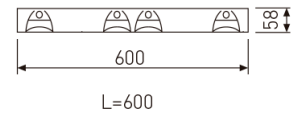

Dimensions

Product dimensions (mm)	596 x 596 x 57
Packing dimensions (mm)	610 x 610 x 80
Net weight (g)	3600
Gross weight (Kg)	4

Scheme

Scheme

Product

Real power (W)	44
Real luminous flux (Lm)	3200
Luminous efficiency (Lm/W)	76,8
Beam angle (°)	72
Life time (h)	60000
IP	20
Electrical class insulation	Class 1
Operating temperature	from -20°C to 35°C
Electrical feeding	220..240V, 50/60Hz
Colour	White
Energy efficiency class	A

Control gear

Control gear included	Yes
Control gear	Electronic Control Gear
Factor de potencia	0,98

Light source

Light source included	Yes
Light source	Led
Nominal power (W)	36
Nominal luminous flux (Lm)	5088
Colour temperature (K)	3000
Colour consistency (SDCM)	3
CRI	80

Item code	731L/4883/33
Product type	IN
Category	Recessed Luminaires
Family	Ledlouver
Subfamily	Profile Led
Materials	Luminaire body made from stainless steel sheet.
Optical system	Luminaire built-in a flat lamellas louver made of high purity aluminium.
Installation instructions	Luminaire designed for ceiling recessed installation.
Pictograms	