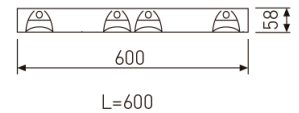

Dimensions

Product dimensions (mm)	596 x 596 x 57
Packing dimensions (mm)	610 x 610 x 80
Net weight (g)	3600
Gross weight (Kg)	4

Scheme

Scheme

Low profile luminaire for versatile installation on ceilings from the TROLL family Perfilería LED.

DESCRIPTION

Low profile luminaire for versatile installation on ceilings from the TROLL family Perfilería LED setting an advanced and innovative thermal balance system through passive dissipation with stable colour temperature of 3000° K (warm white) optimised to be used as general lighting of offices, schools, commercial areas or architectural spaces. Designed for ceiling recessed installation. Luminaire body made from stainless steel sheet finished in white. Luminaire built-in a flat lamellas louver made of high purity aluminium with an angle beam of 72°. Luminaire sets a 40 W LED source with CRI higher than 85 % and a chromatic dispersion lower than 3 SMCD. Fixture has a luminous flux of 3200 Lm, with an efficiency of 76,8 Lm/W and a total consumption of 44 W. The average life for the luminaire is 60000 h (stabilised at a minimum flux of 70 % from the original). Luminaire built-in an auxiliary gear ON/OFF fed at 220-240V; 50/60 Hz.

Item code	731L/4883/33
Product type	IN
Category	Recessed Luminaires
Family	Ledlouver
Subfamily	Profile Led
Materials	Luminaire body made from stainless steel sheet.
Optical system	Luminaire built-in a flat lamellas louver made of high purity aluminium.
Installation instructions	Luminaire designed for ceiling recessed installation.
Pictograms	  