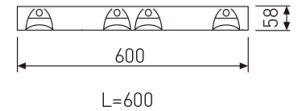

Dimensions

Product dimensions (mm)	596 x 596 x 57
Packing dimensions (mm)	610 x 610 x 80
Net weight (g)	3600
Gross weight (Kg)	4

Scheme

Scheme

Low profile luminaire for versatile installation on ceilings from the TROLL family Polivalentes LED.

Item code	731L/4884DDPU/33
Product type	IN
Category	Recessed Luminaires
Family	Ledlouver
Subfamily	Led Louver
Materials	Luminaire body made from stainless steel sheet.
Optical system	Luminaire built-in a flat lamellas louver made of high purity aluminium.
Installation instructions	Luminaire designed for ceiling recessed installation.
Pictograms	