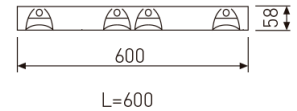

Dimensions

Product dimensions (mm)	596 x 596 x 57
Packing dimensions (mm)	610 x 610 x 80
Net weight (g)	3600
Gross weight (Kg)	4

Scheme

Scheme

Low profile luminaire for versatile installation on ceilings from the TROLL family Polivalentes LED.

Item code	731L/4884DDPU/33
Product type	IN
Category	Recessed Luminaires
Family	Ledlouver
Subfamily	Led Louver
Materials	Luminaire body made from stainless steel sheet.
Optical system	Luminaire built-in a flat lamellas louver made of high purity aluminium.
Installation instructions	Luminaire designed for ceiling recessed installation.
Pictograms	