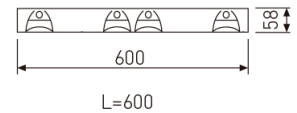

Dimensions

Product dimensions (mm)	596 x 596 x 57
Packing dimensions (mm)	610 x 610 x 80
Net weight (g)	3600
Gross weight (Kg)	4

Scheme

Scheme

Low profile luminaire for versatile installation on ceilings from the TROLL family Polivalentes LED.

Item code	731L/4884DDP/33
Product type	IN
Category	Recessed Luminaires
Family	Ledlouver
Subfamily	Led Louver
Materials	Luminaire body made from stainless steel sheet.
Optical system	Luminaire built-in a flat lamellas louver made of high purity aluminium.
Installation instructions	Luminaire designed for ceiling recessed installation.
Pictograms	