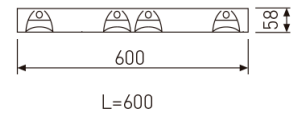

Dimensions

Product dimensions (mm)	596 x 596 x 57
Packing dimensions (mm)	610 x 610 x 80
Net weight (g)	3600
Gross weight (Kg)	4

Scheme

Scheme

Low profile luminaire for versatile installation on ceilings from the TROLL family Polivalentes LED.

Item code	731L/4884DDP/33
Product type	IN
Category	Recessed Luminaires
Family	Ledlouver
Subfamily	Led Louver
Materials	Luminaire body made from stainless steel sheet.
Optical system	Luminaire built-in a flat lamellas louver made of high purity aluminium.
Installation instructions	Luminaire designed for ceiling recessed installation.
Pictograms	  