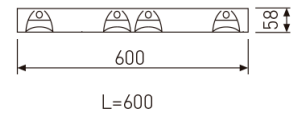

Dimensions

Product dimensions (mm)	596 x 596 x 57
Packing dimensions (mm)	610 x 610 x 80
Net weight (g)	3600
Gross weight (Kg)	4

Scheme

Scheme

Low profile luminaire for versatile installation on ceilings from the TROLL family Perfilería LED.

DESCRIPTION

Low profile luminaire for versatile installation on ceilings from the TROLL family Perfilería LED setting an advanced and innovative thermal balance system through passive dissipation with stable colour temperature of 4000° K (neutral white) optimised to be used as general lighting of offices, schools, commercial areas or architectural spaces. Designed for ceiling recessed installation. Luminaire body made from stainless steel sheet finished in white. Luminaire built-in a double parabolic louver made of bright darklight aluminium with an angle beam of 72°. Luminaire sets a 40 W LED source with CRI higher than 85 % and a chromatic dispersion lower than 3 SMCD. Luminaire UGR<19. Fixture has a luminous flux of 3210 Lm, with an efficiency of 80,2 Lm/W and a total consumption of 40 W. The average life for the luminaire is 60000 h (stabilised at a minimum flux of 70 % from the original). Luminaire built-in a DALI electronic control gear fed at 220-240V; 50/60 Hz.

Item code	731L/4884DDU/33
Product type	IN
Category	Recessed Luminaires
Family	Ledlouver
Subfamily	Profile Led
Materials	Luminaire body made from stainless steel sheet.
Optical system	Luminaire built-in a double parabolic louver made of bright darklight aluminium.
Installation instructions	Luminaire designed for ceiling recessed installation.
Pictograms	