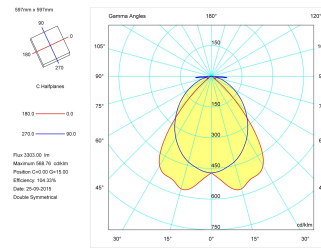

Photometry

Accessories

007/6060

Adapter frame to install visible profile luminaire to a smooth non-modular. Drill 610x610.

Picture

Scheme