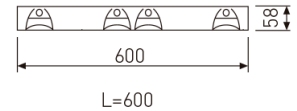

Dimensions

Product dimensions (mm)	596 x 596 x 57
Packing dimensions (mm)	610 x 610 x 80
Net weight (g)	3600
Gross weight (Kg)	4

Scheme

Scheme

Low profile luminaire for versatile installation on ceilings from the TROLL family Perfilería LED.

DESCRIPTION

Low profile luminaire for versatile installation on ceilings from the TROLL family Perfilería LED setting an advanced and innovative thermal balance system through passive dissipation with stable colour temperature of 4000° K (neutral white) optimised to be used as general lighting of offices, schools, commercial areas or architectural spaces. Designed for ceiling recessed installation. Luminaire body made from stainless steel sheet finished in white. Luminaire built-in a flat lamellas louver made of high purity aluminium with an angle beam of 72°. Luminaire sets a 40 W LED source with CRI higher than 85 % and a chromatic dispersion lower than 3 SMCD. Fixture has a luminous flux of 3190 Lm, with an efficiency of 79,8 Lm/W and a total consumption of 40 W. The average life for the luminaire is 60000 h (stabilised at a minimum flux of 70 % from the original). Luminaire built-in an auxiliary gear DALI dimmable fed at 220-240V; 50/60 Hz.

Item code	731L/4884DD/33
Product type	IN
Category	Recessed Luminaires
Family	Ledlouver
Subfamily	Profile Led
Materials	Luminaire body made from stainless steel sheet.
Optical system	Luminaire built-in a flat lamellas louver made of high purity aluminium.
Installation instructions	Luminaire designed for ceiling recessed installation.
Pictograms	  