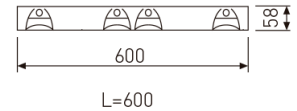

Dimensions

Product dimensions (mm)	596 x 596 x 57
Packing dimensions (mm)	610 x 610 x 80
Net weight (g)	3600
Gross weight (Kg)	4

Scheme

Scheme

Low profile luminaire for versatile installation on ceilings from the TROLL family Perfilería LED.

DESCRIPTION

Low profile luminaire for versatile installation on ceilings from the TROLL family Perfilería LED setting an advanced and innovative thermal balance system through passive dissipation with stable colour temperature of 4000° K (neutral white) optimised to be used as general lighting of offices, schools, commercial areas or architectural spaces. Designed for ceiling recessed installation. Luminaire body made from stainless steel sheet finished in white. Luminaire built-in a flat lamellas louver made of high purity aluminium with an angle beam of 72°. Luminaire sets a 40 W LED source with CRI higher than 85 % and a chromatic dispersion lower than 3 SMCD. Fixture has a luminous flux of 3190 Lm, with an efficiency of 79,8 Lm/W and a total consumption of 40 W. The average life for the luminaire is 60000 h (stabilised at a minimum flux of 70 % from the original). Luminaire built-in an auxiliary gear DALI dimmable fed at 220-240V; 50/60 Hz.

Item code	731L/4884DD/33
Product type	IN
Category	Recessed Luminaires
Family	Ledlouver
Subfamily	Profile Led
Materials	Luminaire body made from stainless steel sheet.
Optical system	Luminaire built-in a flat lamellas louver made of high purity aluminium.
Installation instructions	Luminaire designed for ceiling recessed installation.
Pictograms	