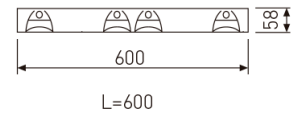

Dimensions

Product dimensions (mm)	596 x 596 x 57
Packing dimensions (mm)	610 x 610 x 80
Net weight (g)	3600
Gross weight (Kg)	4

Scheme

Scheme

Low profile luminaire for versatile installation on ceilings from the TROLL family Perfilería LED.

DESCRIPTION

Low profile luminaire for versatile installation on ceilings from the TROLL family Perfilería LED setting an advanced and innovative thermal balance system through passive dissipation with stable colour temperature of 4000° K (neutral white) optimised to be used as general lighting of offices, schools, commercial areas or architectural spaces. Designed for ceiling recessed installation. Luminaire body made from stainless steel sheet finished in white. Luminaire built-in a flat lamellas louver made of high purity aluminium with an angle beam of 72°. Luminaire sets a 40 W LED source with CRI higher than 85 % and a chromatic dispersion lower than 3 SMCD. Fixture has a luminous flux of 3190 Lm, with an efficiency of 79,8 Lm/W and a total consumption of 40 W. The average life for the luminaire is 60000 h (stabilised at a minimum flux of 70 % from the original). Luminaire built-in an auxiliary gear DALI dimmable fed at 220-240V; 50/60 Hz.

Item code	731L/4884DD/33
Product type	IN
Category	Recessed Luminaires
Family	Ledlouver
Subfamily	Profile Led
Materials	Luminaire body made from stainless steel sheet.
Optical system	Luminaire built-in a flat lamellas louver made of high purity aluminium.
Installation instructions	Luminaire designed for ceiling recessed installation.
Pictograms	  