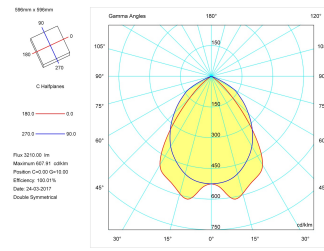

Photometry

Accessories

11T5

Ceiling adaptor. 4 units included.

Picture