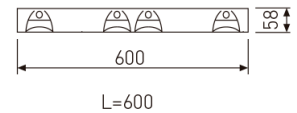

Dimensions

Product dimensions (mm)	596 x 596 x 57
Packing dimensions (mm)	610 x 610 x 80
Net weight (g)	3600
Gross weight (Kg)	4

Scheme

Scheme

Product

Real power (W)	44
Real luminous flux (Lm)	3210
U.G.R. (%)	< 19
Luminous efficiency (Lm/W)	81
Beam angle (°)	72
Life time (h)	60000
IP	20
Electrical class insulation	Class 1
Operating temperature	from -20°C to 35°C
Electrical feeding	220..240V, 50/60Hz
Colour	White
Energy efficiency class	A

Control gear

Control gear included	Yes
Control gear	1-10V Dimmable Electronic Control Gear
Factor de potencia	0,98

Light source

Light source included	Yes
Light source	Led
Nominal power (W)	36
Nominal luminous flux (Lm)	5280
Colour temperature (K)	4000
Colour consistency (SDCM)	3
CRI	80

Item code	731L/4884DPU/33
Product type	IN
Category	Recessed Luminaires
Family	Ledlouver
Subfamily	Led Louver
Materials	Luminaire body made from stainless steel sheet.
Optical system	Luminaire built-in a double parabolic louver made of bright darklight aluminium.
Installation instructions	Luminaire designed for ceiling recessed installation.
Pictograms	