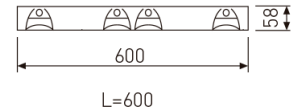

Dimensions

Product dimensions (mm)	596 x 596 x 57
Packing dimensions (mm)	610 x 610 x 80
Net weight (g)	3600
Gross weight (Kg)	4

Scheme

Scheme

Low profile luminaire for versatile installation on ceilings from the TROLL family Polivalentes LED.

Item code	731L/4884DPU/33
Product type	IN
Category	Recessed Luminaires
Family	Ledlouver
Subfamily	Led Louver
Materials	Luminaire body made from stainless steel sheet.
Optical system	Luminaire built-in a double parabolic louver made of bright darklight aluminium.
Installation instructions	Luminaire designed for ceiling recessed installation.
Pictograms	  