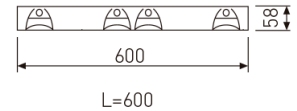

Dimensions

Product dimensions (mm)	596 x 596 x 57
Packing dimensions (mm)	610 x 610 x 80
Net weight (g)	3600
Gross weight (Kg)	4

Scheme

Scheme

Low profile luminaire for versatile installation on ceilings from the TROLL family Polivalentes LED.

Item code	731L/4884DP/33
Product type	IN
Category	Recessed Luminaires
Family	Ledlouver
Subfamily	Led Louver
Materials	Luminaire body made from stainless steel sheet.
Optical system	Luminaire built-in a flat lamellas louver made of high purity aluminium.
Installation instructions	Luminaire designed for ceiling recessed installation.
Pictograms	