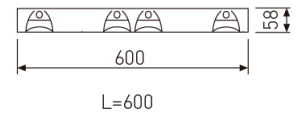

Dimensions

Product dimensions (mm)	596 x 596 x 57
Packing dimensions (mm)	610 x 610 x 80
Net weight (g)	3600
Gross weight (Kg)	4

Scheme

Scheme

Low profile luminaire for versatile installation on ceilings from the TROLL family Polivalentes LED.

Item code	731L/4884DP/33
Product type	IN
Category	Recessed Luminaires
Family	Ledlouver
Subfamily	Led Louver
Materials	Luminaire body made from stainless steel sheet.
Optical system	Luminaire built-in a flat lamellas louver made of high purity aluminium.
Installation instructions	Luminaire designed for ceiling recessed installation.
Pictograms	