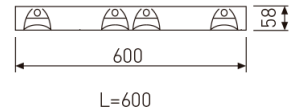

Dimensions

Product dimensions (mm)	596 x 596 x 57
Packing dimensions (mm)	610 x 610 x 80
Net weight (g)	3600
Gross weight (Kg)	4

Scheme

Scheme

Low profile luminaire for versatile installation on ceilings from the TROLL family Polivalentes LED.

Item code	731L/4884DP/33
Product type	IN
Category	Recessed Luminaires
Family	Ledlouver
Subfamily	Led Louver
Materials	Luminaire body made from stainless steel sheet.
Optical system	Luminaire built-in a flat lamellas louver made of high purity aluminium.
Installation instructions	Luminaire designed for ceiling recessed installation.
Pictograms	