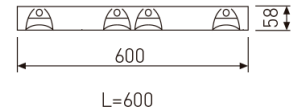

Dimensions

Product dimensions (mm)	596 x 596 x 57
Packing dimensions (mm)	610 x 610 x 80
Net weight (g)	3600
Gross weight (Kg)	4

Scheme

Scheme

Product

Real power (W)	44
Real luminous flux (Lm)	3303
Luminous efficiency (Lm/W)	81
Beam angle (°)	72
Life time (h)	60000
IP	20
Electrical class insulation	Class 1
Operating temperature	from -20°C to 35°C
Electrical feeding	220..240V, 50/60Hz
Colour	White
Energy efficiency class	A

Control gear

Control gear included	Yes
Control gear	1-10V Dimmable Electronic Control Gear
Factor de potencia	0,98

Light source

Light source included	Yes
Light source	Led
Nominal power (W)	36
Nominal luminous flux (Lm)	5280
Colour temperature (K)	4000
Colour consistency (SDCM)	3
CRI	80

Item code	731L/4884DP/33
Product type	IN
Category	Recessed Luminaires
Family	Ledlouver
Subfamily	Led Louver
Materials	Luminaire body made from stainless steel sheet.
Optical system	Luminaire built-in a flat lamellas louver made of high purity aluminium.
Installation instructions	Luminaire designed for ceiling recessed installation.
Pictograms	