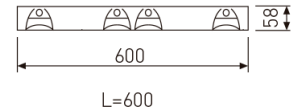

Dimensions

Product dimensions (mm)	596 x 596 x 57
Packing dimensions (mm)	610 x 610 x 80
Net weight (g)	3600
Gross weight (Kg)	4

Scheme

Scheme

Low profile luminaire for versatile installation on ceilings from the TROLL family Perfilería LED.

DESCRIPTION

Low profile luminaire for versatile installation on ceilings from the TROLL family Perfilería LED setting an advanced and innovative thermal balance system through passive dissipation with stable colour temperature of 4000° K (neutral white) optimised to be used as general lighting of offices, schools, commercial areas or architectural spaces. Designed for ceiling recessed installation. Luminaire body made from stainless steel sheet finished in white. Luminaire built-in a double parabolic louver made of bright darklight aluminium with an angle beam of 72°. Luminaire sets a 40 W LED source with CRI higher than 85 % and a chromatic dispersion lower than 3 SMCD. Luminaire UGR<19. Fixture has a luminous flux of 3210 Lm, with an efficiency of 80,2 Lm/W and a total consumption of 40 W. The average life for the luminaire is 60000 h (stabilised at a minimum flux of 70 % from the original). Luminaire built-in an auxiliary gear Dimmable 1-10V fed at 220-240V; 50/60 Hz.

Item code	731L/4884DU/33
Product type	IN
Category	Recessed luminaires
Family	Ledlouver
Subfamily	Profile Led
Materials	Luminaire body made from stainless steel sheet.
Optical system	Luminaire built-in a double parabolic louver made of bright darklight aluminium.
Installation instructions	Luminaire designed for ceiling recessed installation.
Pictograms	

Product

Real power (W)	40
Real luminous flux (Lm)	3210
U.G.R. (%)	< 19
Luminous efficiency (Lm/W)	80,2
Beam angle (°)	72
Life time (h)	60000
IP	20
Electrical class insulation	Class 1
Operating temperature	from -20° C to 35° C
Electrical feeding	220..240V, 50/60Hz
Colour	White
Energy efficiency class	A
Diffuser	UGR<19