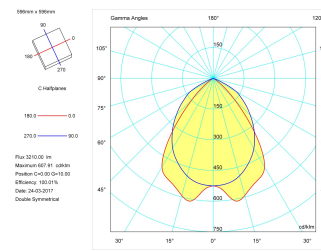

Photometry

Accessories

007/6060

**Adapter frame to install visible profile
luminaire to a smooth non-modular. Drill
610x610.**

Picture

Scheme