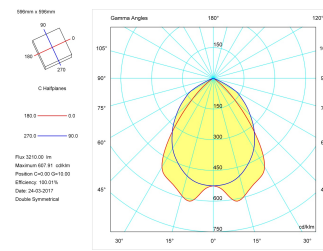

Photometry

Accessories

007/6060

Adapter frame to install visible profile
luminaire to a smooth non-modular. Drill
610x610.

Picture

Scheme