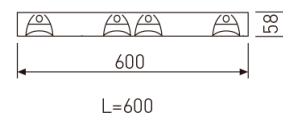

Dimensions

Product dimensions (mm)	596 x 596 x 57
Packing dimensions (mm)	610 x 610 x 80
Net weight (g)	3600
Gross weight (Kg)	4

Scheme

Scheme

Low profile luminaire for versatile installation on ceilings from the TROLL family Perfilería LED.

DESCRIPTION

Low profile luminaire for versatile installation on ceilings from the TROLL family Perfilería LED setting an advanced and innovative thermal balance system through passive dissipation with stable colour temperature of 4000° K (neutral white) optimised to be used as general lighting of offices, schools, commercial areas or architectural spaces. Designed for ceiling recessed installation. Luminaire body made from stainless steel sheet finished in white. Luminaire built-in a double parabolic louver made of bright darklight aluminium with an angle beam of 72°. Luminaire sets a 40 W LED source with CRI higher than 85 % and a chromatic dispersion lower than 3 SMCD. Luminaire UGR<19. Fixture has a luminous flux of 3210 Lm, with an efficiency of 80,2 Lm/W and a total consumption of 40 W. The average life for the luminaire is 60000 h (stabilised at a minimum flux of 70 % from the original). Luminaire built-in an auxiliary gear Dimmable 1-10V fed at 220-240V; 50/60 Hz.

Item code	731L/4884DU/33
Product type	IN
Category	Recessed Luminaires
Family	Ledlouver
Subfamily	Profile Led
Materials	Luminaire body made from stainless steel sheet.
Optical system	Luminaire built-in a double parabolic louver made of bright darklight aluminium.
Installation instructions	Luminaire designed for ceiling recessed installation.
Pictograms	  

Product

Real power (W)	40
Real luminous flux (Lm)	3210
U.G.R. (%)	< 19
Luminous efficiency (Lm/W)	80,2
Beam angle (°)	72
Life time (h)	60000
IP	20
Electrical class insulation	Class 1
Operating temperature	from -20° C to 35° C
Electrical feeding	220..240V, 50/60Hz
Colour	White
Energy efficiency class	A
Diffuser	UGR<19