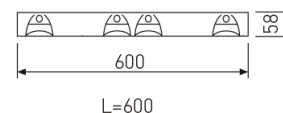

Dimensions

Product dimensions (mm)	596 x 596 x 57
Packing dimensions (mm)	610 x 610 x 80
Net weight (g)	3600
Gross weight (Kg)	4

Scheme

Scheme

Low profile luminaire for versatile installation on ceilings from the TROLL family Perfilería LED.

DESCRIPTION

Low profile luminaire for versatile installation on ceilings from the TROLL family Perfilería LED setting an advanced and innovative thermal balance system through passive dissipation with stable colour temperature of 4000° K (neutral white) optimised to be used as general lighting of offices, schools, commercial areas or architectural spaces. Designed for ceiling recessed installation. Luminaire body made from stainless steel sheet finished in white. Luminaire built-in a double parabolic louver made of bright darklight aluminium with an angle beam of 72°. Luminaire sets a 40 W LED source with CRI higher than 85 % and a chromatic dispersion lower than 3 SMCD. Luminaire UGR<19. Fixture has a luminous flux of 3210 Lm, with an efficiency of 80,2 Lm/W and a total consumption of 40 W. The average life for the luminaire is 60000 h (stabilised at a minimum flux of 70 % from the original). Luminaire built-in an auxiliary gear Dimmable 1-10V fed at 220-240V; 50/60 Hz.

Item code	731L/4884DU/33
Product type	IN
Category	Recessed Luminaires
Family	Ledlouver
Subfamily	Profile Led
Materials	Luminaire body made from stainless steel sheet.
Optical system	Luminaire built-in a double parabolic louver made of bright darklight aluminium.
Installation instructions	Luminaire designed for ceiling recessed installation.
Pictograms	

Product

Real power (W)	40
Real luminous flux (Lm)	3210
U.G.R. (%)	< 19
Luminous efficiency (Lm/W)	80,2
Beam angle (°)	72
Life time (h)	60000
IP	20
Electrical class insulation	Class 1
Operating temperature	from -20° C to 35° C
Electrical feeding	220..240V, 50/60Hz
Colour	White
Energy efficiency class	A
Diffuser	UGR<19